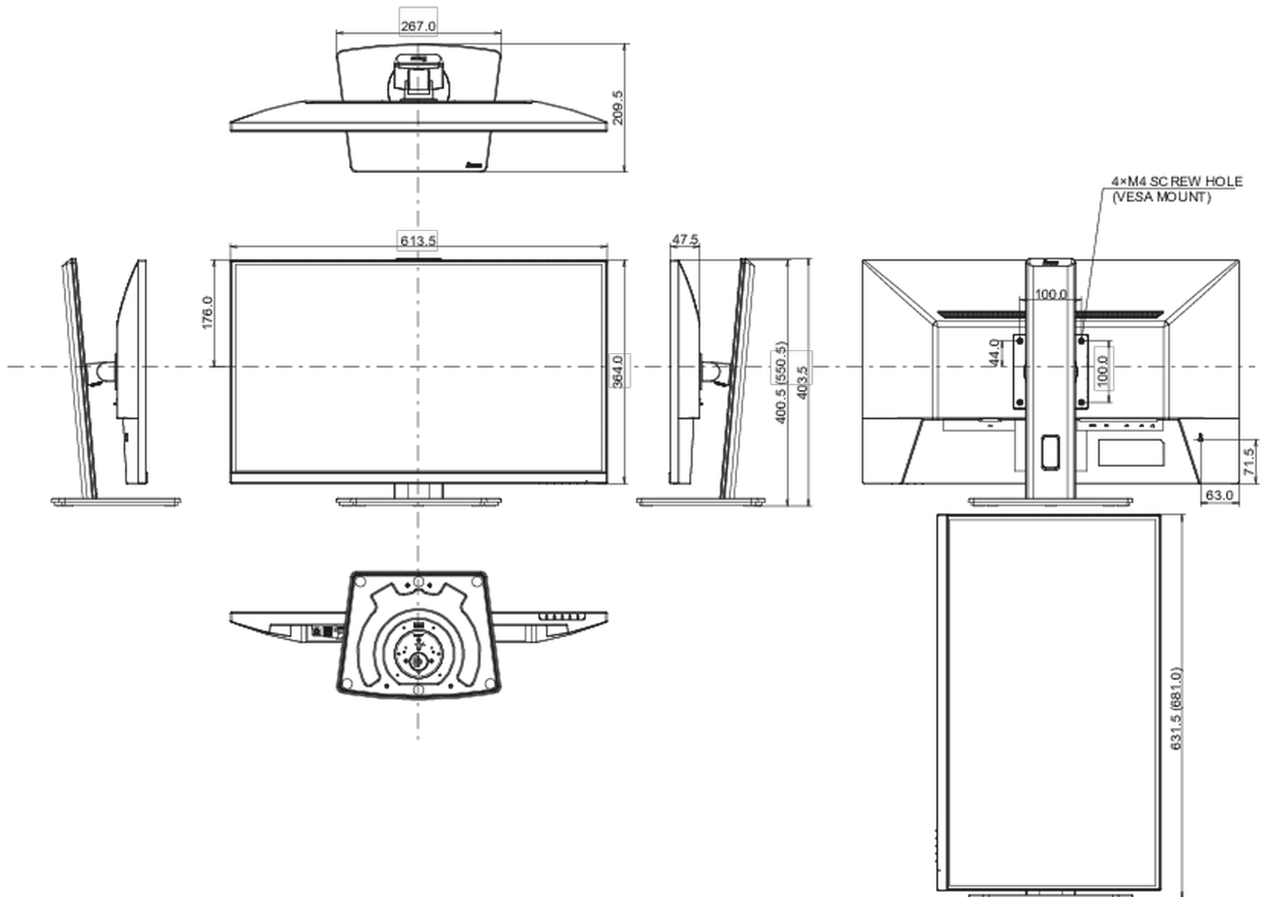

## 04 MECHANICAL

Display position adjustments	height, swivel, tilt, pivot (rotation both sides)
Height adjustment	150mm
Rotation (PIVOT function)	90°
Swivel stand	90°; 45° left; 45° right
Tilt angle	23° up; 5° down
VESA mounting	100 x 100mm
Cable management system	yes

## 08 DIMENSIONS / WEIGHT

Product dimensions W x H x D	613.5 x 400.5 (550.5) x 209.5mm
Box dimensions W x H x D	691 x 447 x 142mm
Weight (without box)	5.7kg
Weight (with box)	7.3kg
EAN code	4948570124121