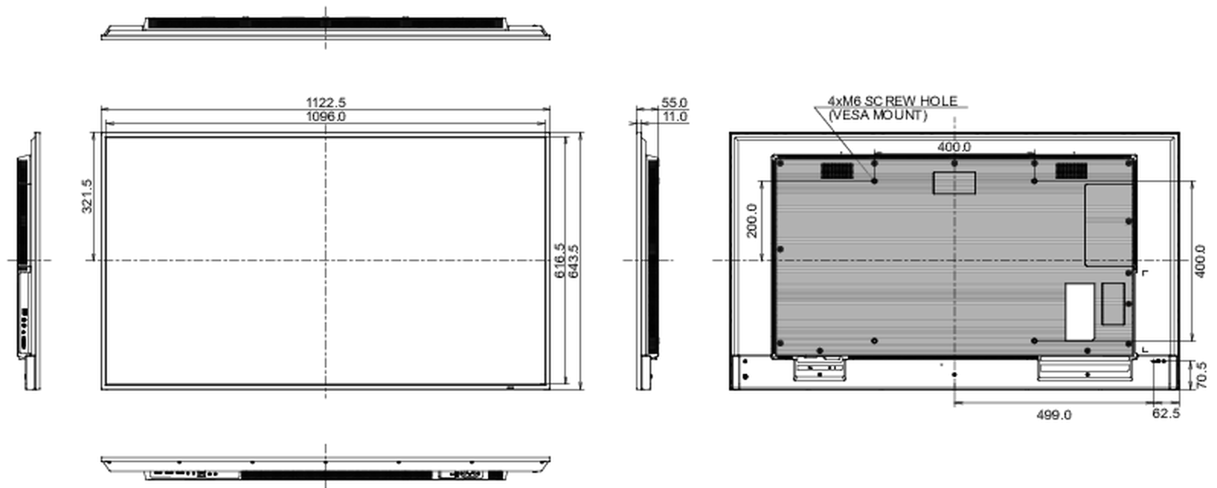

08 SUSTAINABILITY

Regulations	CE, TÜV-Bauart, RoHS support, ErP, WEEE, REACH, UKCA
Energy efficiency class (Regulation (EU) 2017/1369)	G
REACH SVHC	above 0.1%: Lead

09 DIMENSIONS / WEIGHT

Product dimensions W x H x D	1122.5 x 643.5 x 55mm
Box dimensions W x H x D	1261 x 761 x 132mm
Weight (without box)	11.1kg
EAN code	4948570123537