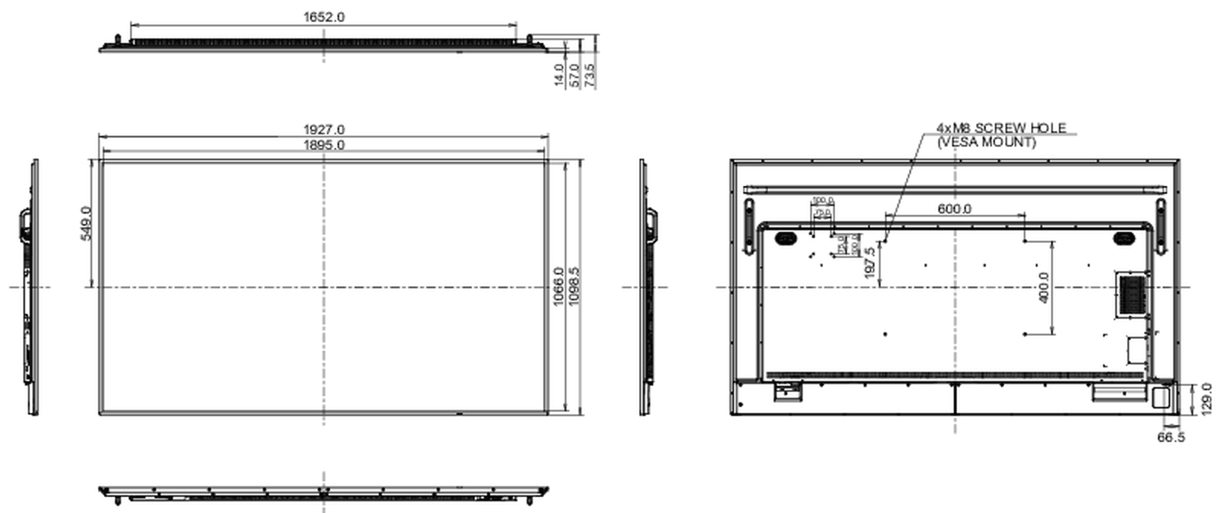

Propisi

CB, CE, TÜV-Bauart, EAC, RoHS podrška, ErP, WEEE, REACH

Klasa energetske efikasnosti (Regulation (EU) 2017/1369)

G

09 DIMENZIJE / TEŽINA

Dimenzije proizvoda Š x V x D

1927 x 1098.5 x 57mm

Dimenzije kutije Š x V x D

2123 x 1247 x 225mm

Težina (bez kutije)

50kg

Težina (sa kutijom)

65kg

EAN kod

4948570123490

All trademarks and registered trademarks acknowledged. E & O E. Specification subject to change without notice. All LCD's comply with ISO-9241-307:2008 in connection with pixel defects.