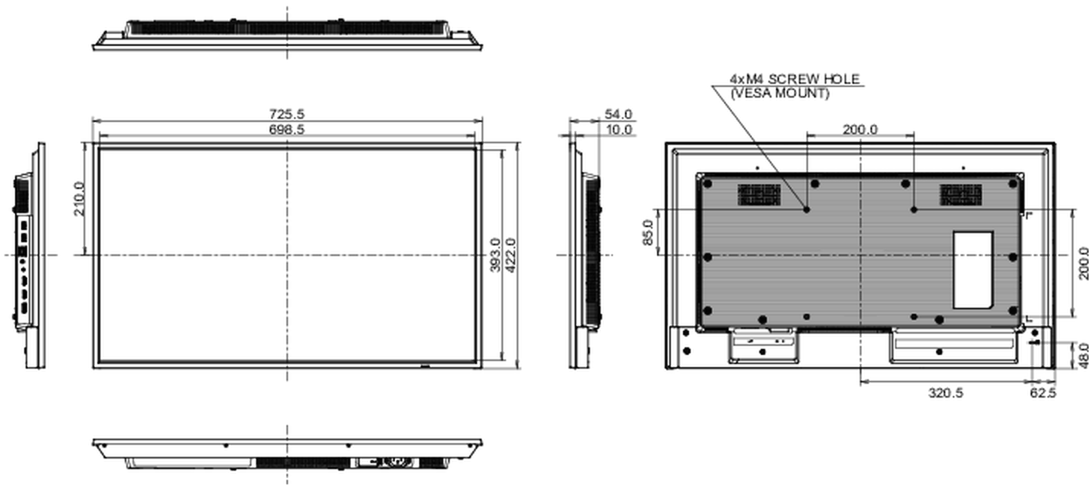

09 DIMENZIJE / TEŽINA

Dimenzije proizvoda Š x V x D	725.5 x 421.8 x 54mm
Dimenzije kutije Š x V x D	824 x 554 x 119mm
Težina (bez kutije)	5.2kg
Težina (sa kutijom)	7.3kg
EAN kod	4948570124220

All trademarks and registered trademarks acknowledged. E & O E. Specification subject to change without notice. All LCD's comply with ISO-9241-307:2008 in connection with pixel defects.