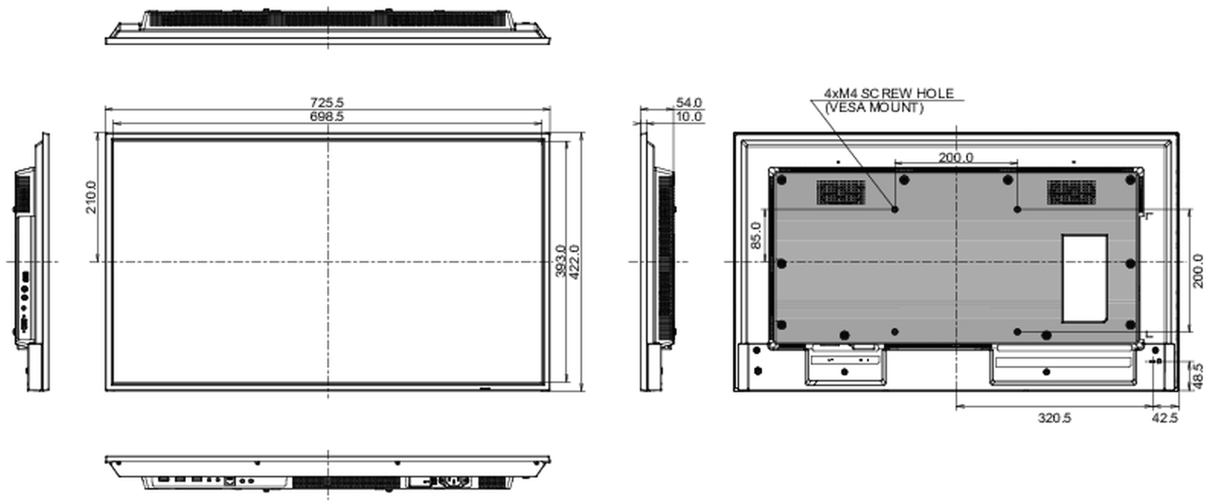

08 SUSTAINABILITY

Regulations	CE, TÜV-Bauart, RoHS support, ErP, WEEE, REACH, UKCA
Energy efficiency class (Regulation (EU) 2017/1369)	G
REACH SVHC	above 0.1%: Lead

09 DIMENSIONS / WEIGHT

Product dimensions W x H x D	725.5 x 422 x 54mm
Box dimensions W x H x D	824 x 554 x 119mm
Weight (without box)	5.1kg
EAN code	4948570123506