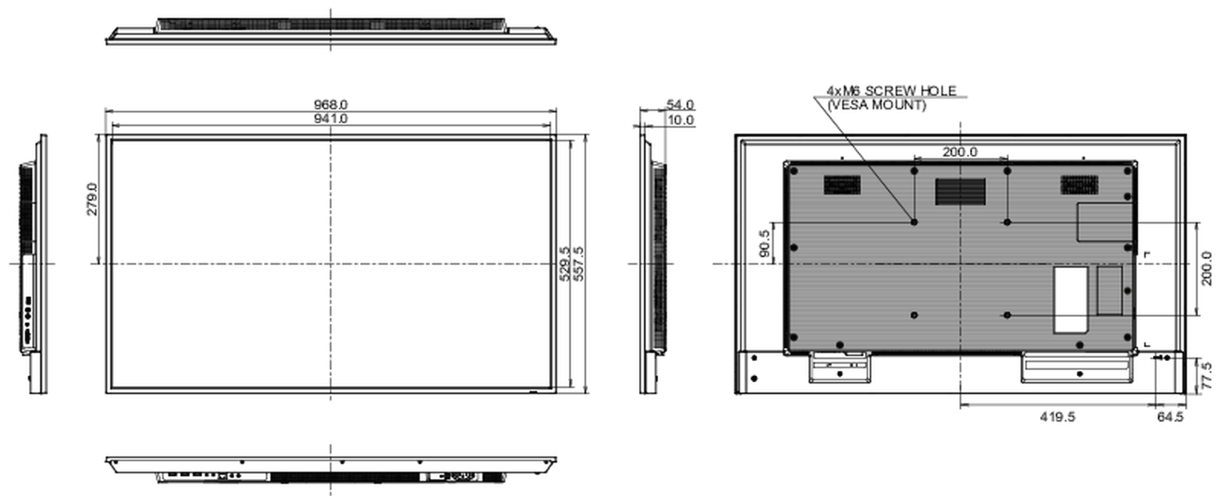

## 09 DIMENSIONS / WEIGHT

<b>Product dimensions W x H x D</b>	968 x 557.5 x 54mm
<b>Box dimensions W x H x D</b>	1075 x 683 x 127mm
<b>Weight (without box)</b>	8.4kg
<b>EAN code</b>	4948570123513

© IIYAMA CORPORATION. ALL RIGHTS RESERVED