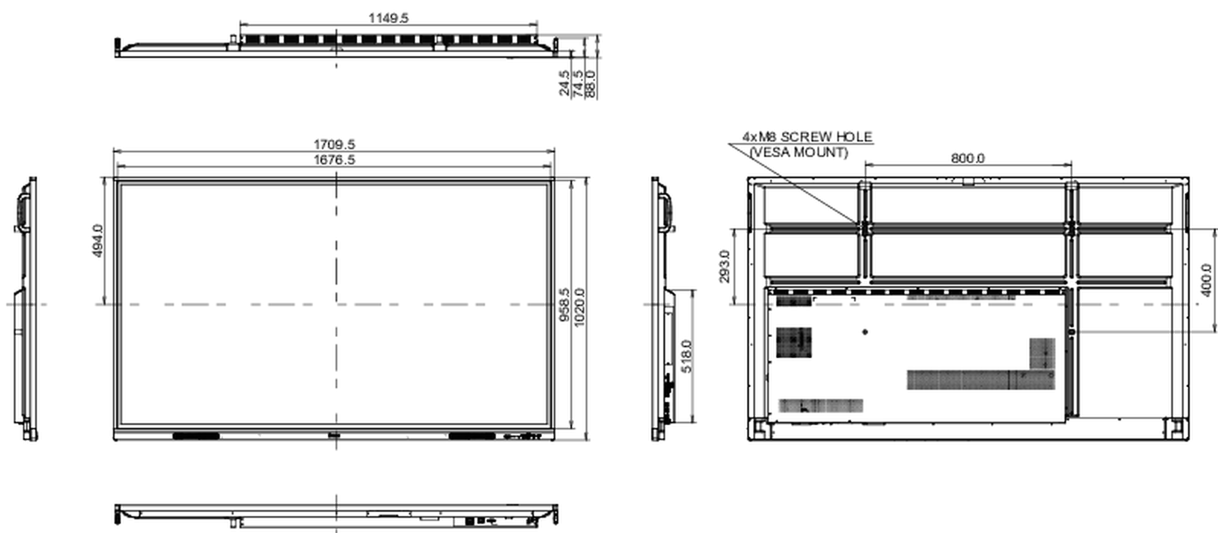

## 10 DIMENSIONS / WEIGHT

<b>Product dimensions W x H x D</b>	1709.5 x 1020 x 88mm
<b>Box dimensions W x H x D</b>	1863 x 1140 x 225mm
<b>Weight (without box)</b>	47.3kg
<b>Weight (with box)</b>	60.6kg
<b>EAN code</b>	4948570123704