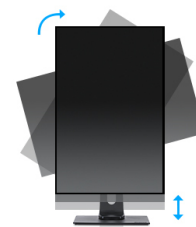

**24" IPS 3-side borderless monitor with height adjustable stand**

Stylish edge-to-edge design makes the ProLite XUB2493HS perfect for multi-monitor set-ups. The IPS panel technology offers accurate and consistent colour reproduction with wide viewing angles. High contrast and brightness values mean the monitor will provide excellent performance for photographic and web design. Equipped with speakers, headphone socket, HDMI and DisplayPort connections, a blue light reducer function to reduce eye fatigue and an ergonomic 150mm height adjustable stand for optimal user comfort, make this 24" monitor a great choice for both multi-monitor configuration and office applications.

Available also with fixed stand : [ProLite XU2493HS-B5 \(1920x1080\)](#), and [ProLite XU2493HS-B6 \(1920x1080\)](#)

IPS Technology

IPS technology offers higher contrast, darker blacks and much better viewing angles than standard TN technology. The screen will look good no matter what angle you look at it.

HAS (150mm) + PIVOT

With a height adjustable stand you will create an ergonomic work posture and position that meets all health and safety requirements. This will not only prevent any health issues but will also increase your productivity. The pivot function allows the screen to rotate from landscape to portrait orientation. This functionality can be useful if the application requires more height than width.

## 01 DISPLAY CHARACTERISTICS

Design	3-side borderless
Diagonal	23.8", 60.5cm
Panel	IPS panel technology LED, matte finish
Native resolution	1920 x 1080 @100Hz (2.1 megapixel Full HD)
Aspect ratio	16:9
Panel brightness	250 cd/m <sup>2</sup>
Static contrast	1300:1
Advanced contrast	80M:1
Response time (MPRT)	0.5ms
Viewing zone	horizontal/vertical: 178°/178°, right/left: 89°/89°, up/down: 89°/89°
Colour support	16.7mIn (sRGB: 96%; NTSC: 72%)
Horizontal Sync	30 - 115kHz
Viewable area W x H	527 x 296.5mm, 20.7 x 11.7"
Pixel pitch	0.275mm
Colour	matte, black