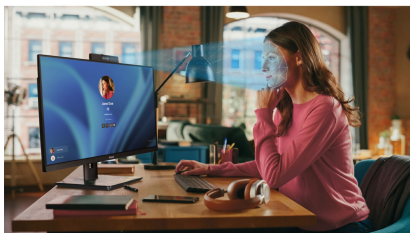

### 24" IPS monitor with a built-in Windows Hello camera and microphone

The XUB2490HSUH is a first-rate 24" desktop monitor designed for both professional and personal use. The IPS matrix ensures precise and consistent color reproduction, delivering stunning visuals with wide viewing angles. Featuring a Blue Light Reducer and flicker-free LCD technology, it reduces eye strain, providing a comfortable viewing experience. Equipped with a 150mm height-adjustable stand offering pivot and swivel functions, it allows for easy customization of screen position to suit your preferences. Moreover, it boasts a built-in 1080p autofocus webcam and microphone compliant with Windows Hello, adding convenience and security to your workspace.

#### Webcam Windows hello

The built-in web camera with microphone and autofocus guarantees seamless compatibility with any video or web conferencing platform. Compliance with Windows Hello allows users to sign in to their devices using biometric authentication methods. It provides a convenient and secure way to access devices and applications without the need for passwords.