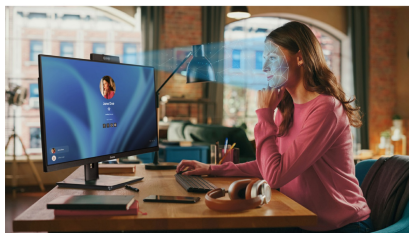

24" IPS monitor with a built-in Windows Hello camera and microphone

The XUB2490HSUH is a first-rate 24" desktop monitor designed for both professional and personal use. The IPS matrix ensures precise and consistent color reproduction, delivering stunning visuals with wide viewing angles. Featuring a Blue Light Reducer and flicker-free LCD technology, it reduces eye strain, providing a comfortable viewing experience. Equipped with a 150mm height-adjustable stand offering pivot and swivel functions, it allows for easy customization of screen position to suit your preferences. Moreover, it boasts a built-in 1080p autofocus webcam and microphone compliant with Windows Hello, adding convenience and security to your workspace.

Webcam Windows hello

The built-in web camera with microphone and autofocus guarantees seamless compatibility with any video or web conferencing platform. Compliance with Windows Hello allows users to sign in to their devices using biometric authentication methods. It provides a convenient and secure way to access devices and applications without the need for passwords.