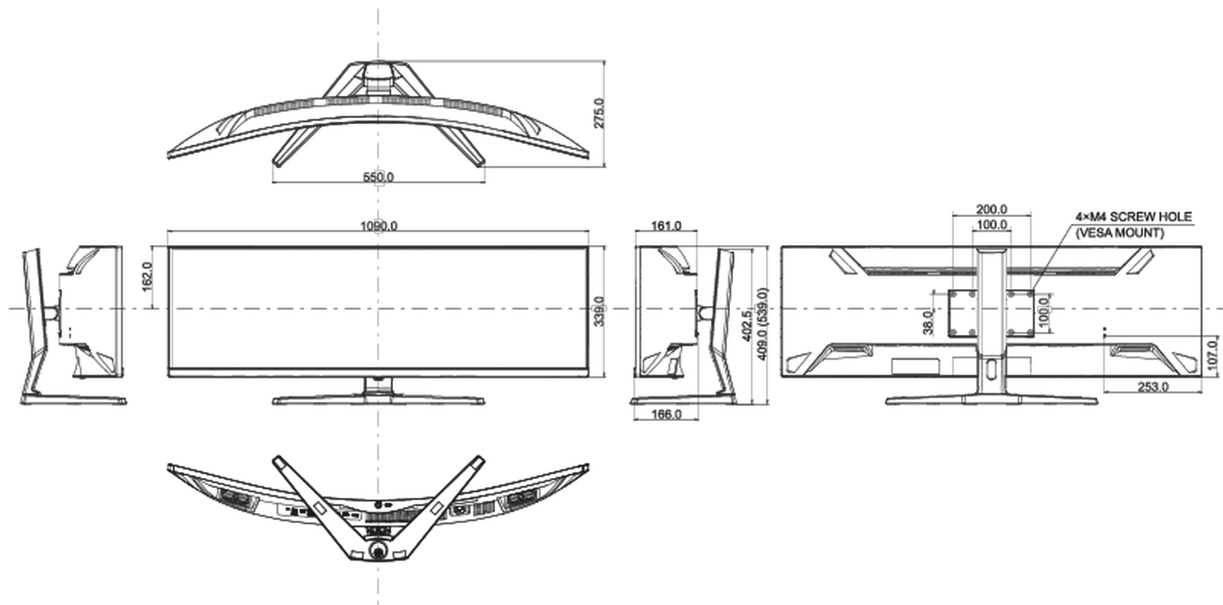

04 MECHANICAL

Display position adjustments	height, tilt
Height adjustment	130mm
Tilt angle	20° up; 3° down
VESA mounting	100 x 100mm, 200 x 100mm
Cable management system	yes

05 ACCESSORIES INCLUDED

Cables	power, USB, HDMI, DP
Other	quick start guide, safety guide

08 DIMENSIONS / WEIGHT

Product dimensions W x H x D	1090 x 409(539) x 275mm
Box dimensions W x H x D	1260 x 470 x 315mm
Weight (without box)	11.2kg
Weight (with box)	16.4kg
EAN code	4948570122264

© IYAMA CORPORATION. ALL RIGHTS RESERVED