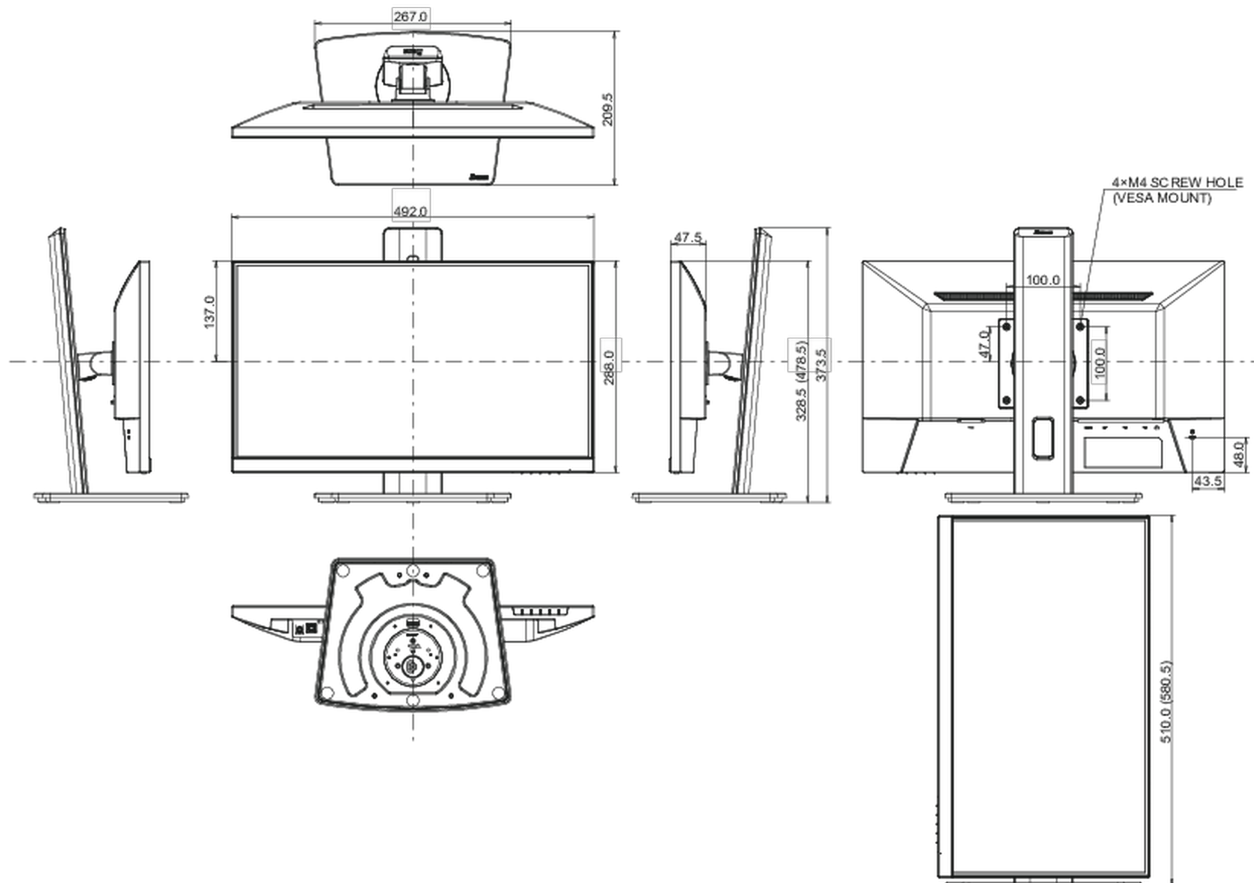

Cable management system

yes

05 ACCESSORIES INCLUDED

Cables

power, USB, HDMI

Other

quick start guide, safety guide

06 POWER MANAGEMENT

Power supply unit

internal

Power supply

AC 100 - 240V, 50/60Hz

Power usage

17W typical, 0.5W stand by, 0.3W off mode

07 SUSTAINABILITY

Regulations

TCO Certified, CE, TÜV-Bauart, EAC, VCCI-B, PSE, RoHS support, ErP, WEEE, REACH, UKCA

Energy efficiency class (Regulation (EU) 2017/1369)

E

REACH SVHC

above 0.1%: Lead

08 DIMENSIONS / WEIGHT

Product dimensions W x H x D

492 x 328.5 (478.5) x 209.5mm

Box dimensions W x H x D

620 x 395 x 126mm

Weight (without box)

3.9kg

Weight (with box)

5.3kg

EAN code

4948570123025