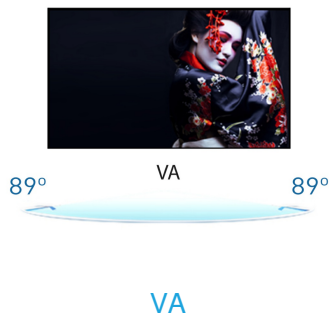

VA panel technology offers higher contrast, darker blacks and much better viewing angles than standard TN technology. The screen will look good no matter what angle you look at it.

A 100Hz refresh rate translates into increased smoothness of the image. This means that flickering is reduced and therefore eye fatigue is also less noticeable. The increased frequency also means smoother transitions between contrasting colours, smoother motion scenes in both movies and gaming, and even reduced mouse cursor flickering.