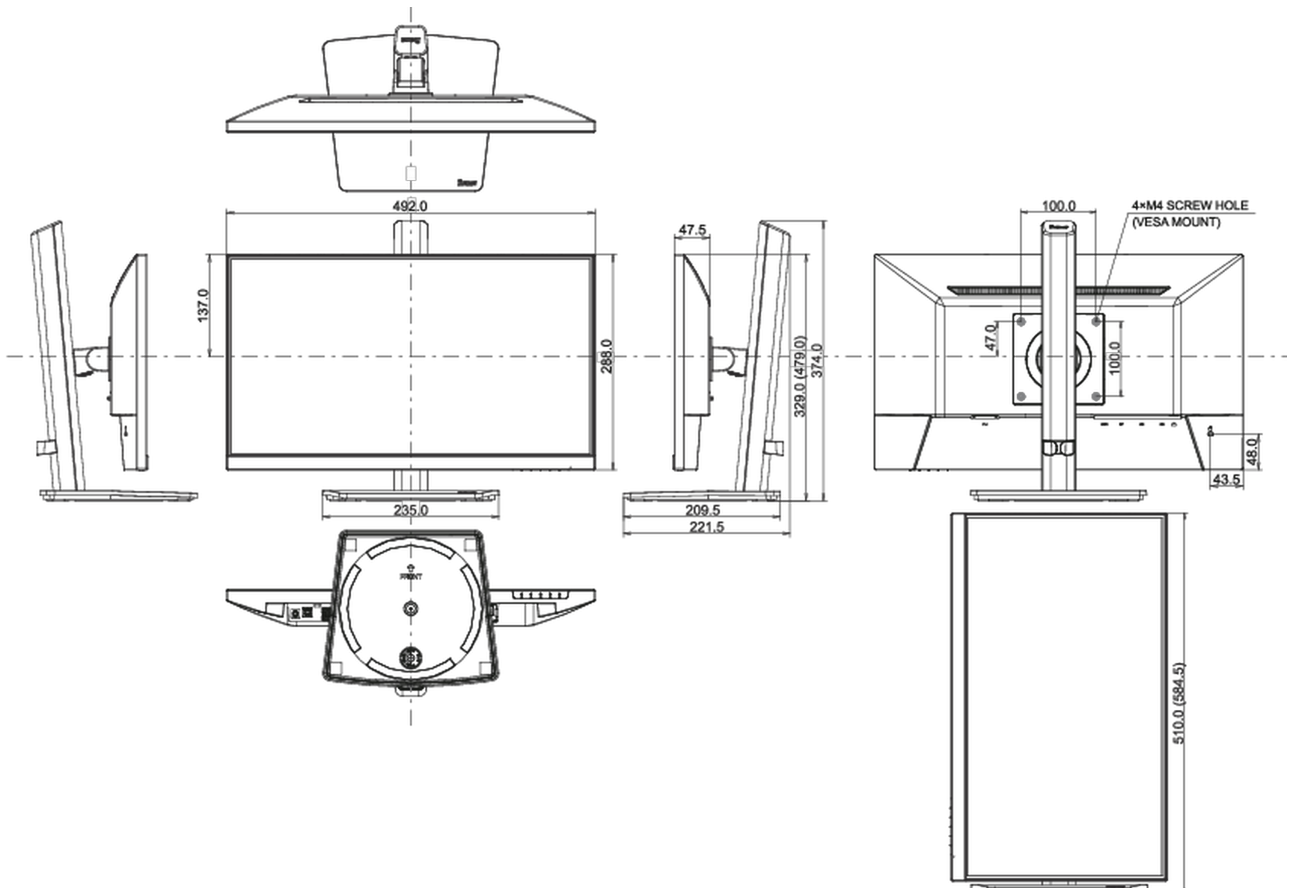

Cable management system

yes

05 ACCESSORIES INCLUDED

Cables

power, USB, HDMI

Other

quick start guide, safety guide

06 POWER MANAGEMENT

Power supply unit

internal

Power supply

AC AC - 100V, 240V, 50Hz

Power usage

17W typical, 0.5W stand by, 0.3W off mode

07 SUSTAINABILITY

Regulations

TCO Certified, CE, TÜV-Bauart, EAC, VCCI-B, PSE, RoHS support, ErP, WEEE, REACH, UKCA

Energy efficiency class (Regulation (EU) 2017/1369)

E

REACH SVHC

above 0.1%: Lead

08 DIMENSIONS / WEIGHT

Product dimensions W x H x D

492 x 329 (479) x 209.5mm

Box dimensions W x H x D

620 x 395 x 126mm

Weight (without box)

4.2kg

Weight (with box)

5.4kg

EAN code

4948570122646