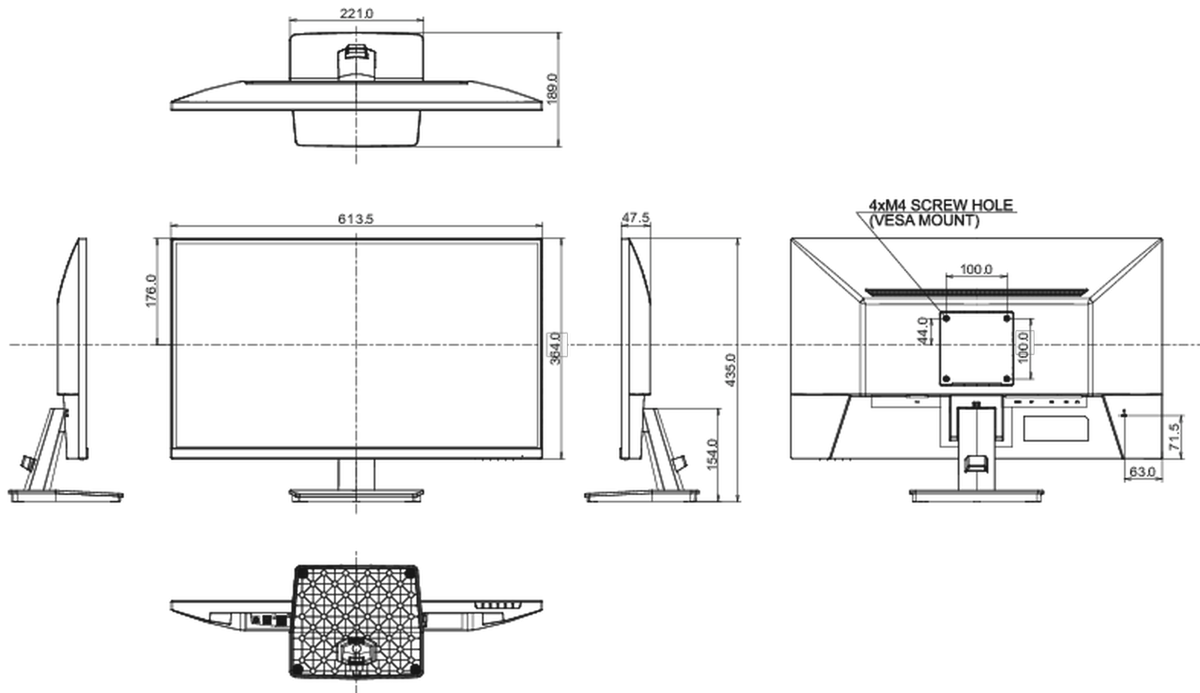

## 08 DIMENZIJE / TEŽINA

Dimenzije proizvoda Š x V x D	613.5 x 435 x 189mm
Dimenzije kutije Š x V x D	688 x 465 x 125mm
Težina (bez kutije)	4.2kg
Težina (sa kutijom)	5.7kg
EAN kod	4948570123070

All trademarks and registered trademarks acknowledged. E & O E. Specification subject to change without notice. All LCD's comply with ISO-9241-307:2008 in connection with pixel defects.