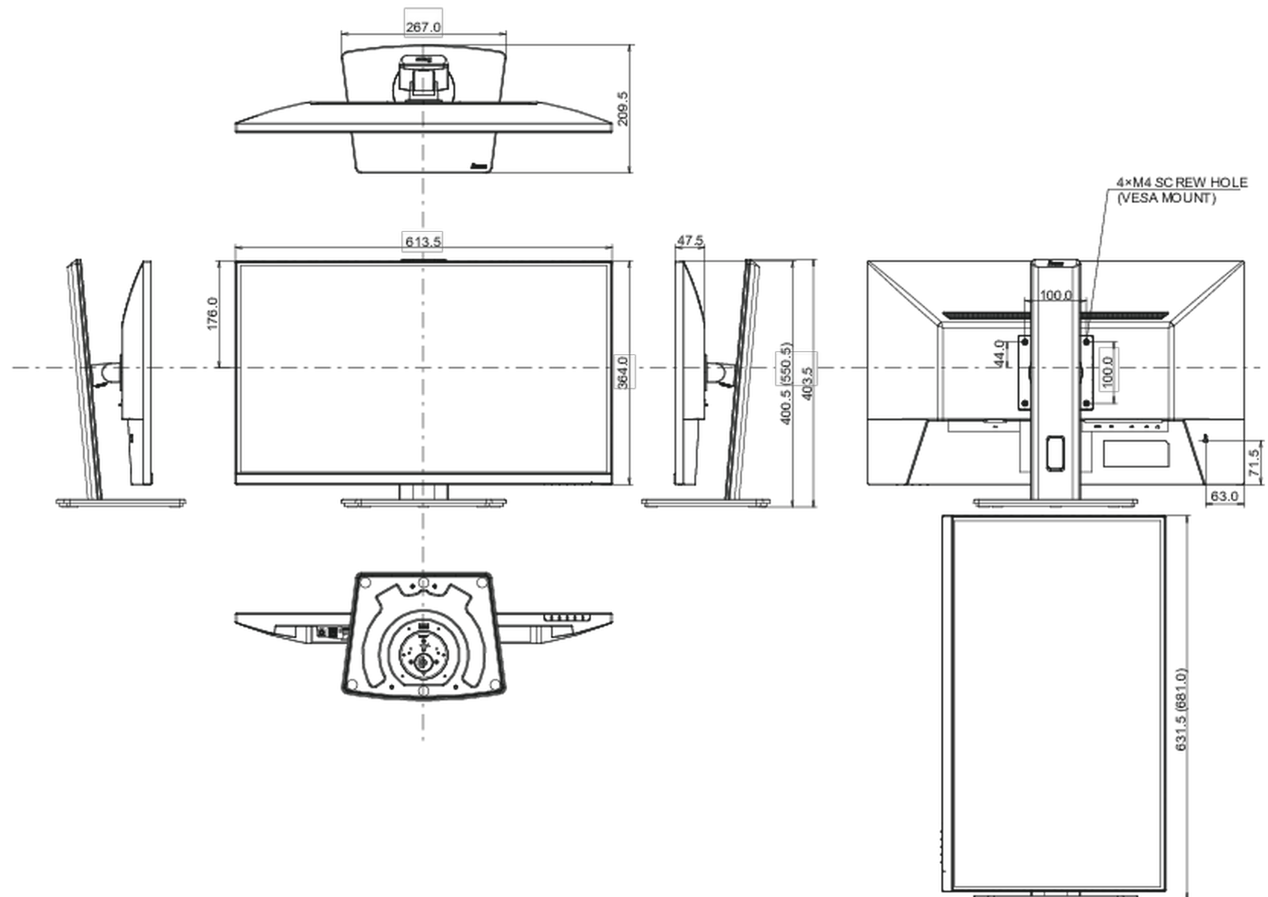

Cable management system

yes

05 ACCESSORIES INCLUDED

Cables

power, USB, HDMI, DP

Other

quick start guide, safety guide

06 POWER MANAGEMENT

Power supply unit

internal

Power supply

AC 100 - 240V, 50/60Hz

Power usage

22W typical, 0.5W stand by, 0.3W off mode

07 SUSTAINABILITY

Regulations

TCO Certified, CE, TÜV-Bauart, EAC, VCCI-B, PSE, RoHS support, ErP, WEEE, REACH, UKCA

Energy efficiency class (Regulation (EU) 2017/1369)

E

REACH SVHC

above 0.1%: Lead

08 DIMENSIONS / WEIGHT

Product dimensions W x H x D

613.5 x 400.5 (550.5) x 209.5mm

Box dimensions W x H x D

691 x 447 x 142mm

Weight (without box)

5.7kg

Weight (with box)

7.3kg

EAN code

4948570123087