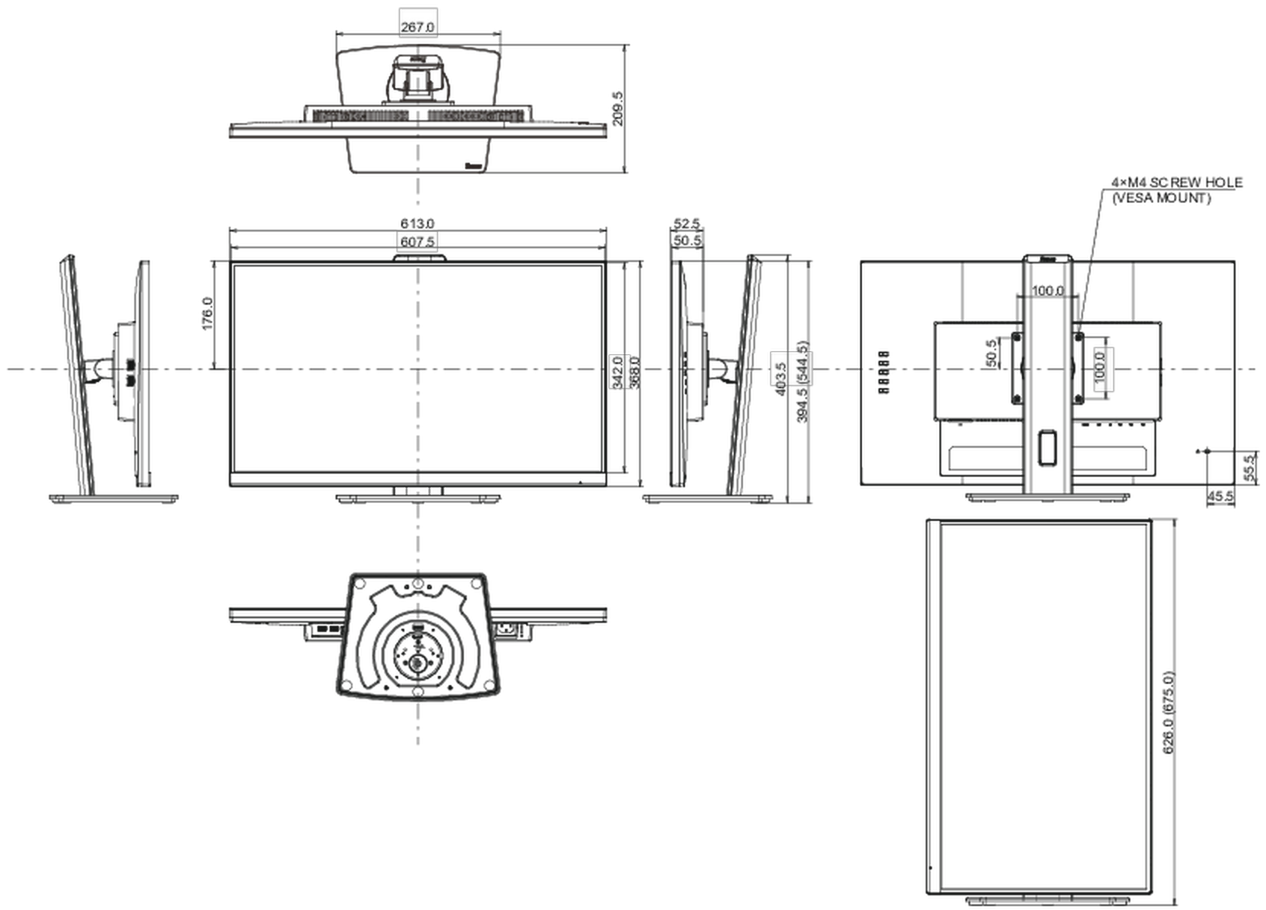

Design	3-side borderless
Diagonal	27", 68.5cm
Panel	IPS LED, matte finish
Native resolution	2560 x 1440 @100Hz (3.7 megapixel QHD)
Aspect ratio	16:9
Panel brightness	250 cd/m ²
Static contrast	1300:1
Advanced contrast	80M:1
Response time (MPRT)	0.4ms
Viewing zone	horizontal/vertical: 178°/178°, right/left: 89°/89°, up/down: 89°/89°
Colour support	16.7mIn (sRGB: 99%, NTSC 72%)
Horizontal Sync	30 - 147kHz
Viewable area W x H	596.7 x 335.7mm, 23.5 x 13.2"
Pixel pitch	0.233mm
Colour	matte, white

04 MECHANICAL

Display position adjustments	height, swivel, tilt, pivot (rotation both sides)
Height adjustment	150mm
Rotation (PIVOT function)	90°
Swivel stand	90°; 45° left; 45° right
Tilt angle	22° up; 5° down
VESA mounting	100 x 100mm

08 DIMENSIONS / WEIGHT

Product dimensions W x H x D	613.5 x 394 (544.5) x 209.5mm
Box dimensions W x H x D	690 x 455 x 168mm
Weight (without box)	6.1kg
Weight (with box)	7.9kg
EAN code	4948570123384

© IYAMA CORPORATION. ALL RIGHTS RESERVED