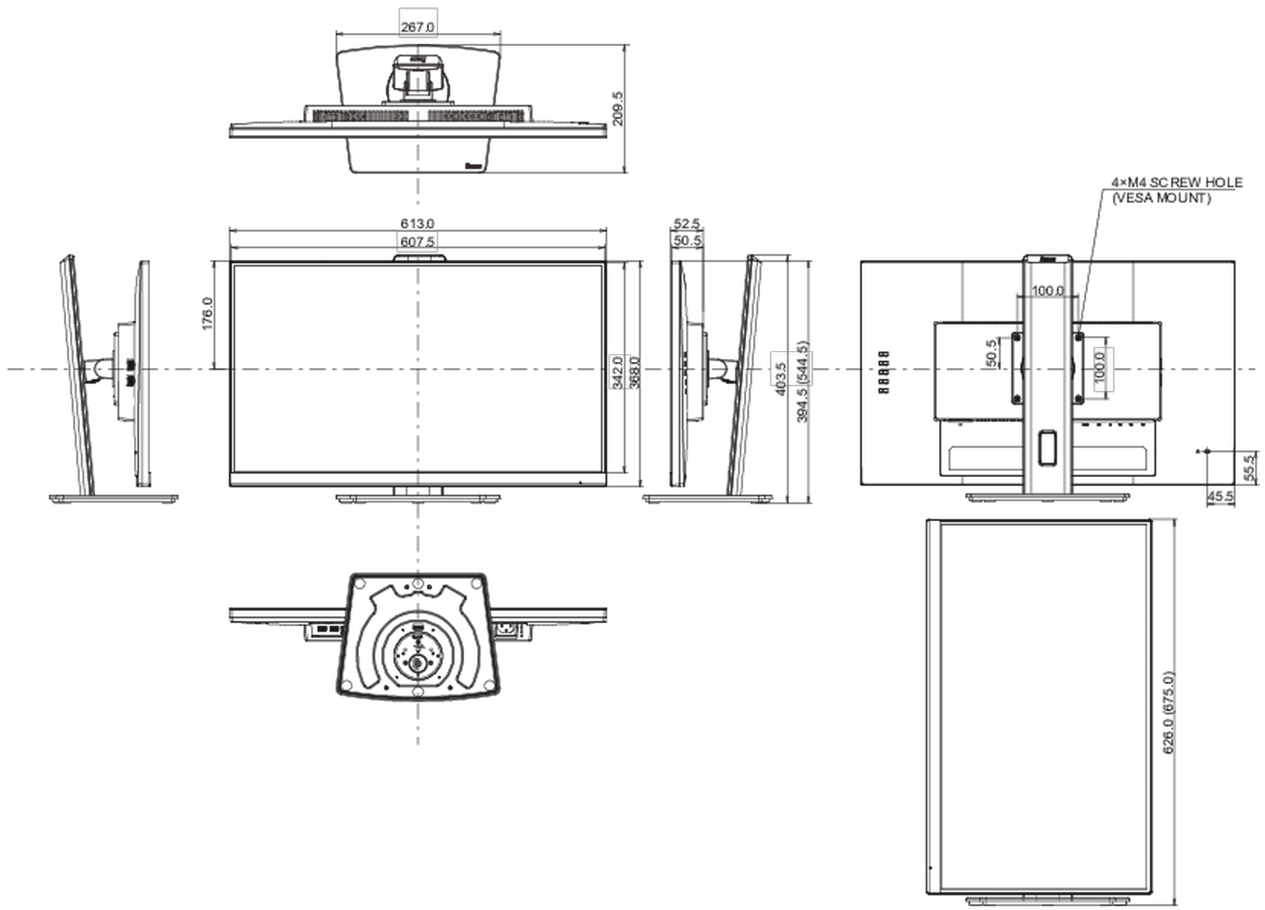

Design	3-side borderless
Diagonal	27", 68.5cm
Panel	IPS LED, matte finish
Native resolution	2560 x 1440 @100Hz (3.7 megapixel WQHD)
Aspect ratio	16:9
Panel brightness	250 cd/m ²
Static contrast	1300:1
Advanced contrast	80M:1
Response time (MPRT)	0.4ms
Viewing zone	horizontal/vertical: 178°/178°, right/left: 89°/89°, up/down: 89°/89°
Colour support	16.7mIn (sRGB: 99%, NTSC 72%)
Horizontal Sync	30 - 147kHz
Viewable area W x H	596.7 x 335.7mm, 23.5 x 13.2"
Pixel pitch	0.233mm
Colour	matte, white

04 MECHANICAL

Display position adjustments	height, swivel, tilt, pivot (rotation both sides)
Height adjustment	150mm
Rotation (PIVOT function)	90°
Swivel stand	90°; 45° left; 45° right
Tilt angle	22° up; 5° down
VESA mounting	100 x 100mm

08 DIMENSIONS / WEIGHT

Product dimensions W x H x D	613.5 x 394 (544.5) x 209.5mm
Box dimensions W x H x D	690 x 455 x 168mm
Weight (without box)	6.1kg
Weight (with box)	7.9kg
EAN code	4948570123384

All trademarks and registered trademarks acknowledged. E & O E. Specification subject to change without notice. All LCD's comply with ISO-9241-307:2008 in connection with pixel defects.