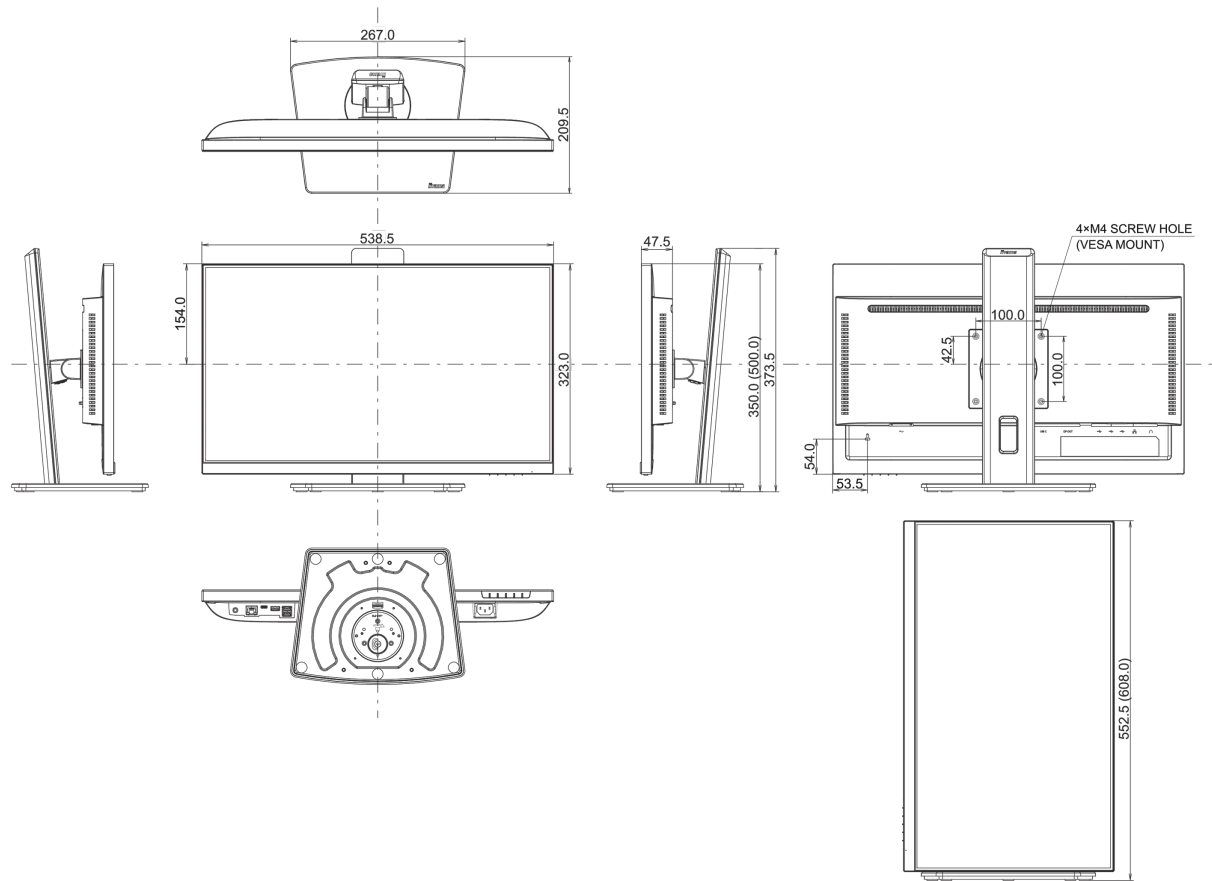

01 DISPLAY CHARACTERISTICS

Design	3-side borderless
Diagonal	23.8", 60.5cm
Panel	IPS Panel Technology LED, matte finish
Native resolution	1920 x 1080 @100Hz (2.1 megapixel Full HD)
Aspect ratio	16:9
Panel brightness	250 cd/m ²
Static contrast	1300:1
Advanced contrast	80M:1
Response time (MPRT)	1ms
Viewing zone	horizontal/vertical: 178°/ 178°, right/left: 89°/89°, up/down: 89°/89°
Colour support	16.7mIn (sRGB: 99%; NTSC: 72%)
Horizontal Sync	30 - 110kHz
Viewable area W x H	527 x 296.5mm, 20.7 x 11.7"
Pixel pitch	0.275mm
Colour	matte, black

04 MECHANICAL

Display position adjustments	height, swivel, tilt, pivot (rotation both sides)
Height adjustment	150mm

Rotation (PIVOT function)	90°
Swivel stand	90°; 45 ° left; 45° right
Tilt angle	23° up; 5° down
VESA mounting	100 x 100mm
Cable management system	yes

05 ACCESSORIES INCLUDED

Cables	power, HDMI, USB-C
Other	quick start guide, safety guide

06 POWER MANAGEMENT

Power supply unit	internal
Power supply	AC 100 - 240V, 50/60Hz
Power usage	18W typical, 0.5W stand by, 03W off mode

08 DIMENSIONS / WEIGHT

Product dimensions W x H x D	538.5 x 350 (500) x 209.5mm
Box dimensions W x H x D	685 x 405 x 126mm
Weight (without box)	5.3kg
Weight (with box)	7.4kg
EAN code	4948570123209

© IIYAMA CORPORATION. ALL RIGHTS RESERVED