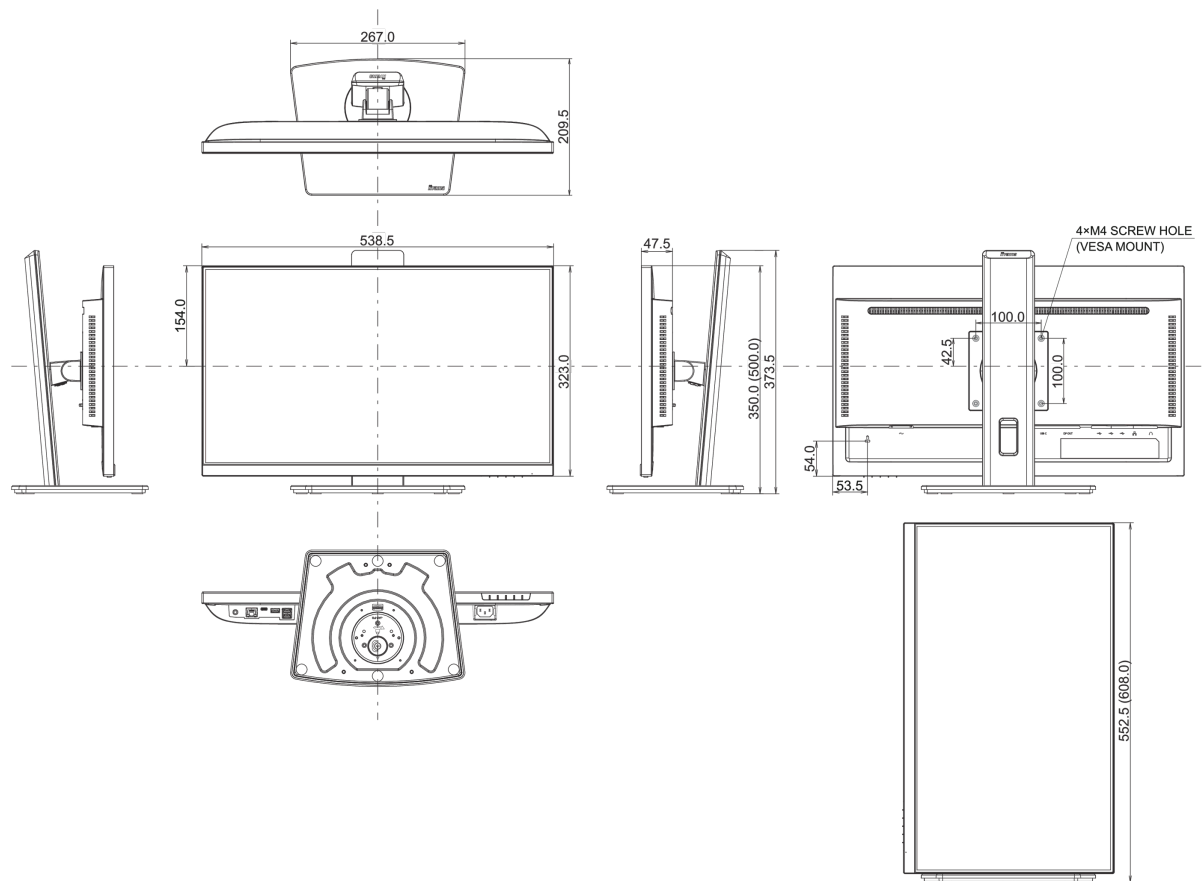

## 04 MECHANICAL

Display position adjustments	height, swivel, tilt, pivot (rotation both sides)
Height adjustment	150mm

Rotation (PIVOT function)	90°
Swivel stand	90°; 45 ° left; 45° right
Tilt angle	23° up; 5° down
VESA mounting	100 x 100mm
Cable management system	yes

## 08 DIMENSIONS / WEIGHT

Product dimensions W x H x D	538.5 x 350 (500) x 209.5mm
Box dimensions W x H x D	685 x 405 x 126mm
Weight (without box)	5.3kg
Weight (with box)	7.4kg
EAN code	4948570123209

All trademarks and registered trademarks acknowledged. E & O E. Specification subject to change without notice. All LCD's comply with ISO-9241-307:2008 in connection with pixel defects.