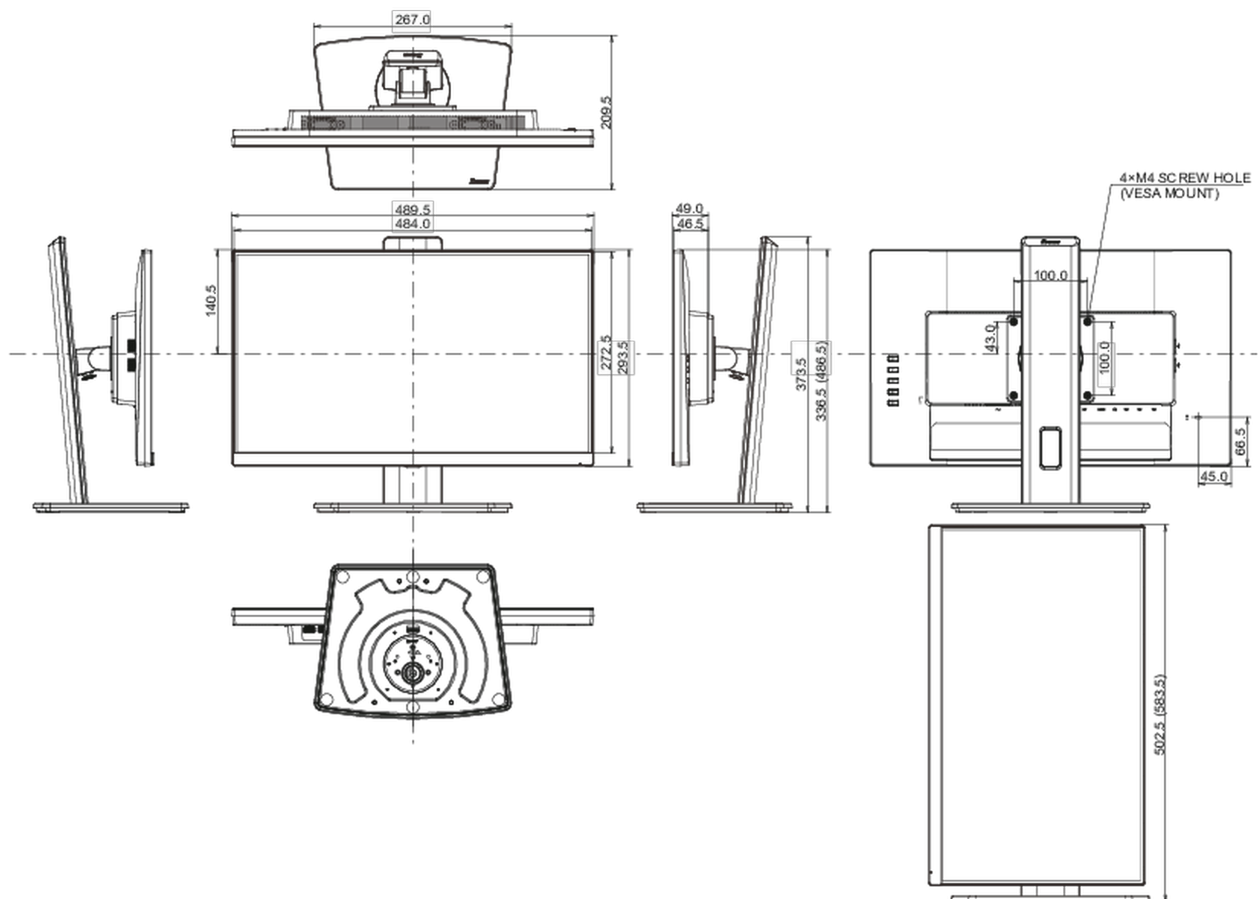

04 MECHANICAL

Display position adjustments	height, swivel, tilt, pivot (rotation both sides)
Height adjustment	150mm
Rotation (PIVOT function)	90°
Swivel stand	90°; 45 ° left; 45° right
Tilt angle	22° up; 5° down
VESA mounting	100 x 100mm

TCO Certified, CE, TÜV-Bauart, EAC, VCCI-B, PSE, RoHS support, ErP, WEEE, REACH, UKCA

REACH SVHC

above 0.1%: Lead

08 DIMENSIONS / WEIGHT

Product dimensions W x H x D

489.5 x 336.5 (486.5) x 109.5mm

Box dimensions W x H x D

560 x 380 x 159mm

Weight (without box)

4.5kg

Weight (with box)

5.9kg

EAN code

4948570123322

All trademarks and registered trademarks acknowledged. E & O E. Specification subject to change without notice. All LCD's comply with ISO-9241-307:2008 in connection with pixel defects.