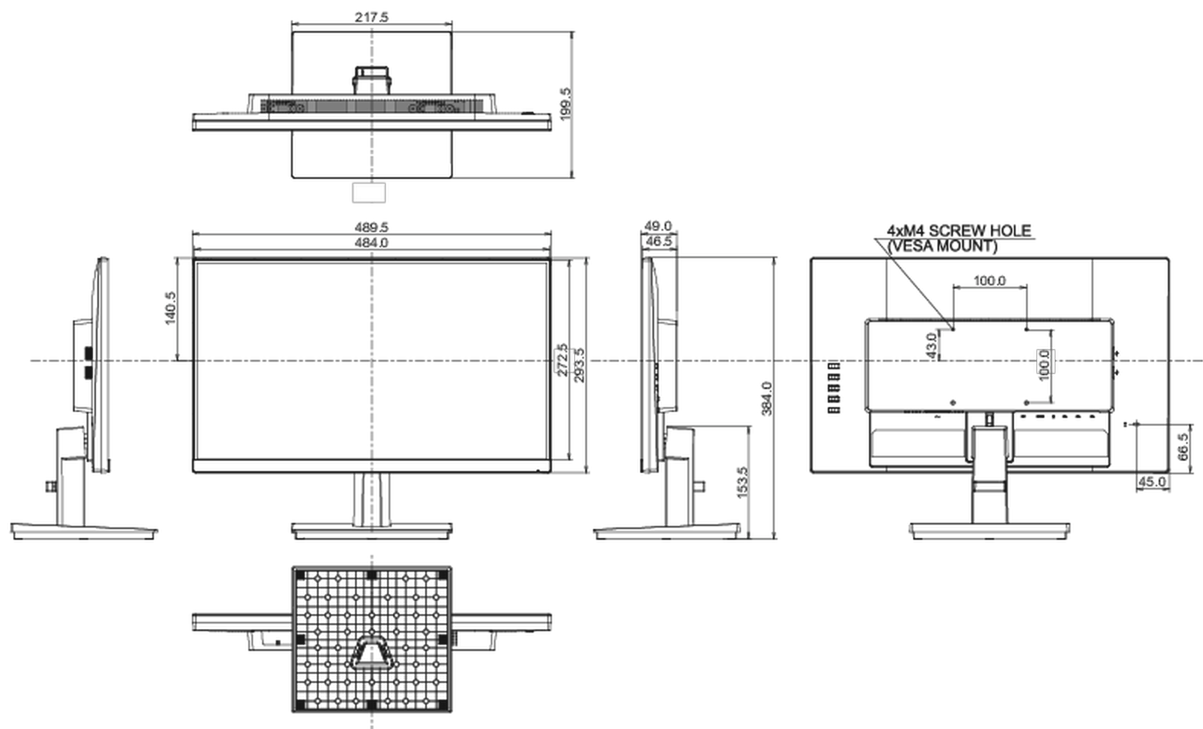

Design	3-side borderless
Diagonal	21.5", 54.6cm
Panel	IPS Panel Technology LED, matte finish
Native resolution	1920 x 1080 @100Hz (2.1 megapixel Full HD)
Aspect ratio	16:9
Panel brightness	250 cd/m ²
Static contrast	1000:1
Advanced contrast	80M:1
Response time (MPRT)	0.4ms
Viewing zone	horizontal/vertical: 178°/178°, right/left: 89°/89°, up/down: 89°/89°
Colour support	16.7mIn (sRGB: 99%; NTSC: 72%)
Horizontal Sync	30 - 115kHz
Viewable area W x H	476.1 x 267.8mm, 18.7 x 10.5"
Pixel pitch	0.248mm
Colour	matte, black

04 MECHANICAL

Display position adjustments	tilt
Tilt angle	21.5° up; 3.5° down
VESA mounting	100 x 100mm
Cable management system	yes

05 ACCESSORIES INCLUDED

Cables power, USB, HDMI

Other quick start guide, safety guide

REACH SVHC above 0.1%: Lead

08 DIMENSIONS / WEIGHT

Product dimensions W x H x D 489.5 x 384 x 199.5mm

Box dimensions W x H x D 581 x 420 x 131mm

Weight (without box) 3.0kg

Weight (with box) 4.5kg

EAN code 4948570122561