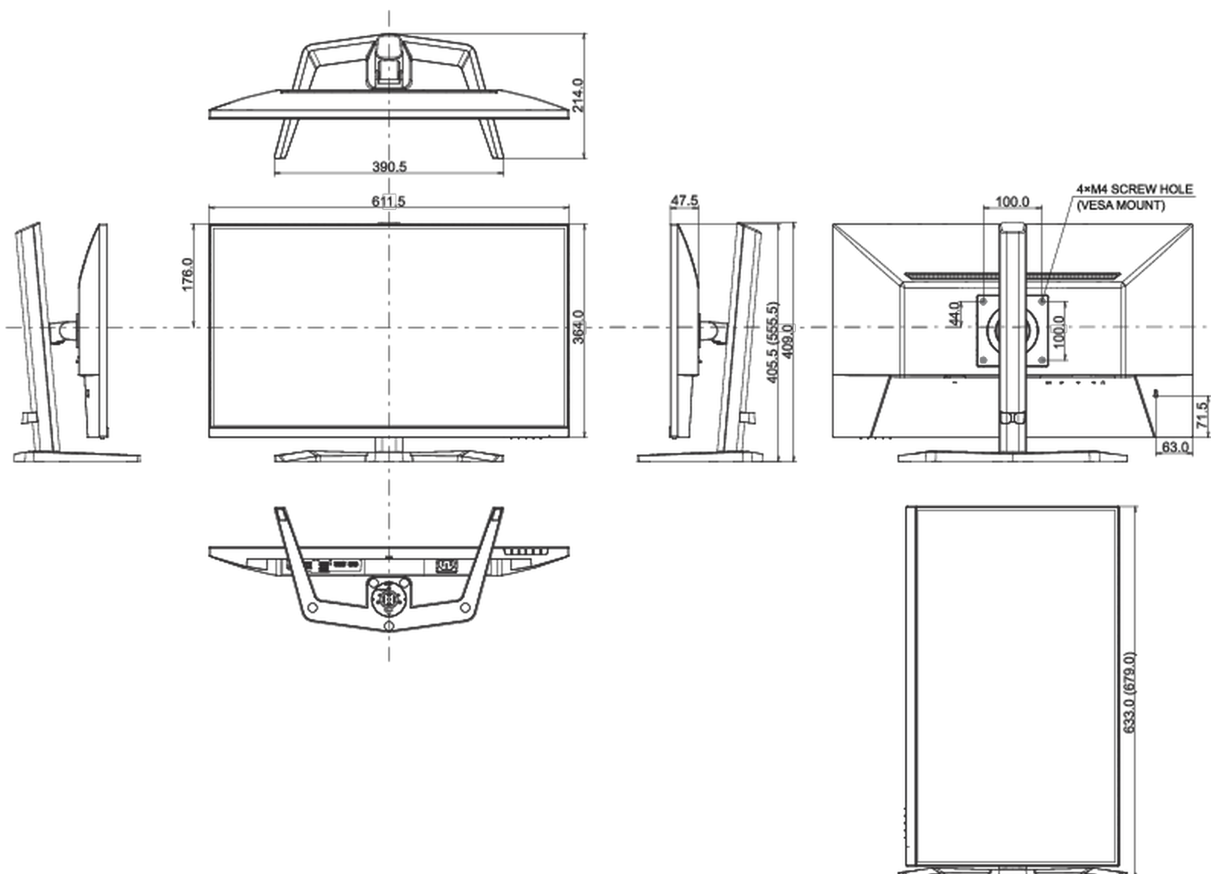

Energy efficiency class (Regulation (EU) 2017/1369)

E

REACH SVHC

above 0.1%: Lead

08 DIMENSIONS / WEIGHT

Product dimensions W x H x D

611.5 x 555.5 x 214mm

Box dimensions W x H x D

688 x 142 x 447mm

Weight (without box)

5.2kg

Weight (with box)

6.9kg

EAN code

4948570122769

All trademarks and registered trademarks acknowledged. E & O E. Specification subject to change without notice. All LCD's comply with ISO-9241-307:2008 in connection with pixel defects.