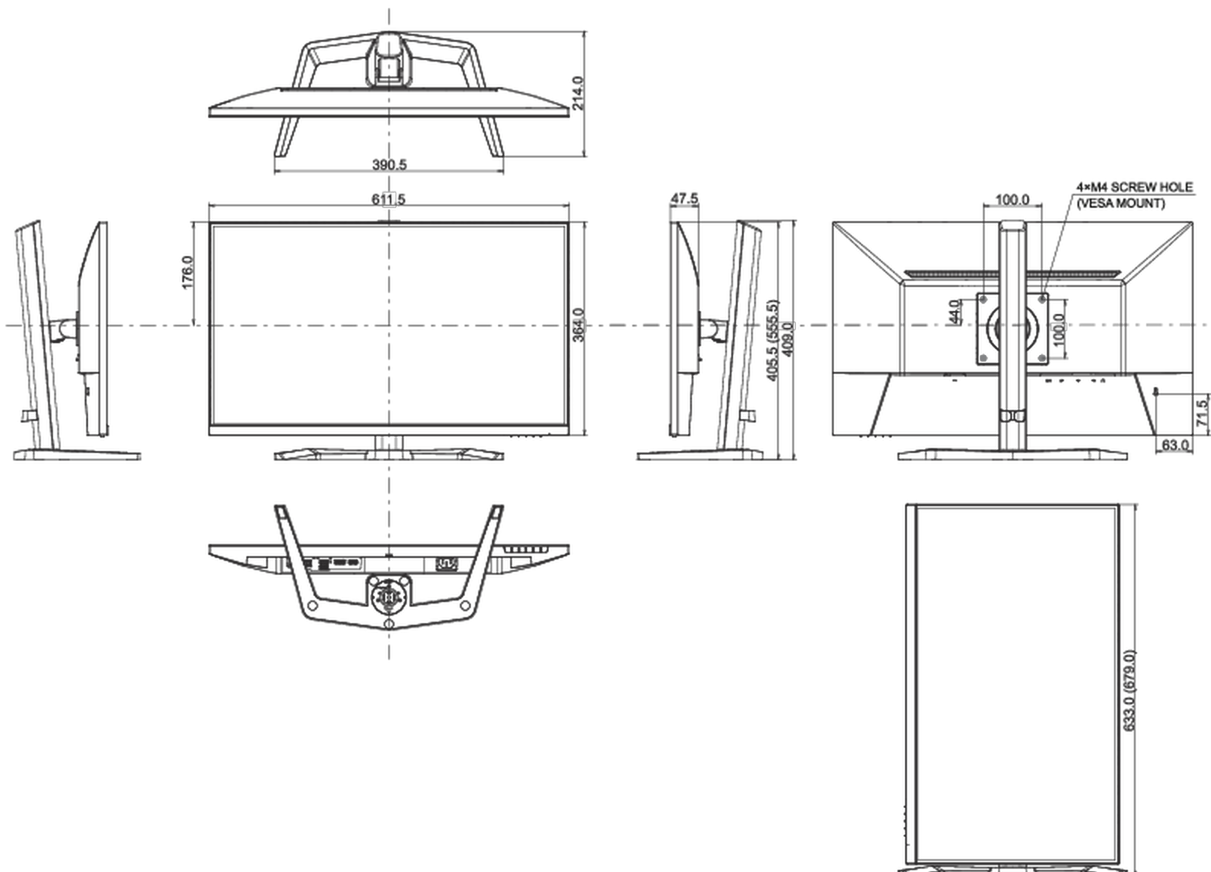

Cable management system

yes

05 ACCESSORIES INCLUDED

Cables

power, USB, HDMI

Other

quick start guide, safety guide

06 POWER MANAGEMENT

Power supply unit

internal

Power supply

AC 50 - 60V, 100/240Hz

Power usage

22W typical, 0.5W stand by, 0.3W off mode

07 SUSTAINABILITY

Regulations

CE, TÜV-Bauart, EAC, VCCI-B, PSE, RoHS support, ErP, WEEE, REACH, UKCA

Energy efficiency class (Regulation (EU) 2017/1369)

E

REACH SVHC

above 0.1%: Lead

08 DIMENSIONS / WEIGHT

Product dimensions W x H x D

611.5 x 555.5 x 214mm

Box dimensions W x H x D

688 x 142 x 447mm

Weight (without box)

5.2kg

Weight (with box)

6.9kg

EAN code

4948570122769