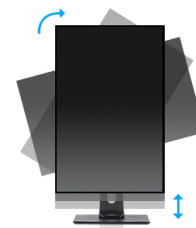

HAS (150mm) + PIVOT

With a height adjustable stand you will create an ergonomic work posture and position that meets all health and safety requirements. This will not only prevent any health issues but will also increase your productivity. The pivot function allows the screen to rotate from landscape to portrait orientation. This functionality can be useful if the application requires more height than width.