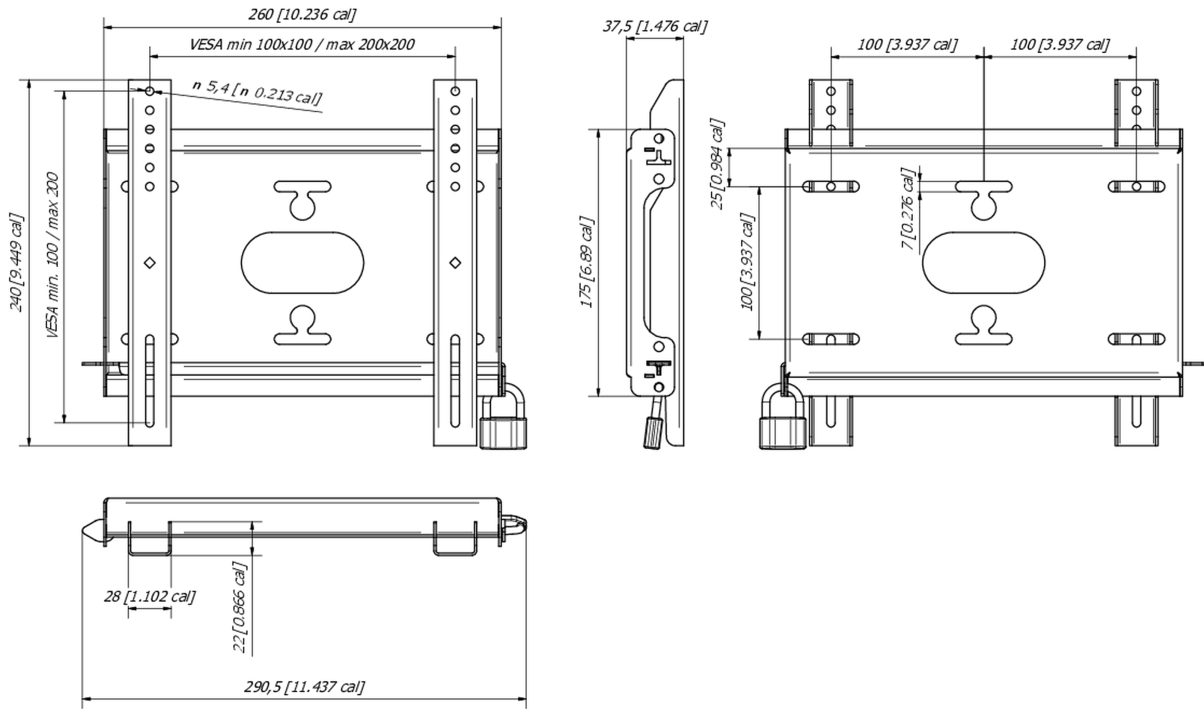

Universal wall mount, up to VESA 200x200mm, max. 50kg

With the easy and quick fixation system, this wall mount guarantees safe usage in environments like schools and other public utility buildings.

01 DEVICE

Type Wall Mount

02 TECHNICAL SPECIFICATION

Max weight capacity	50kg / monitor
VESA minimum	100 x 100mm
VESA maximum	200 x 200mm

MD-WM2020

03 DIMENSIONS / WEIGHT

Product dimensions W x H x D 240 x 37,5 x %3mm

Weight (without box) 1.1kg

EAN code 4948570033300

MD-WM2020

© Iiyama Corporation. All rights reserved.