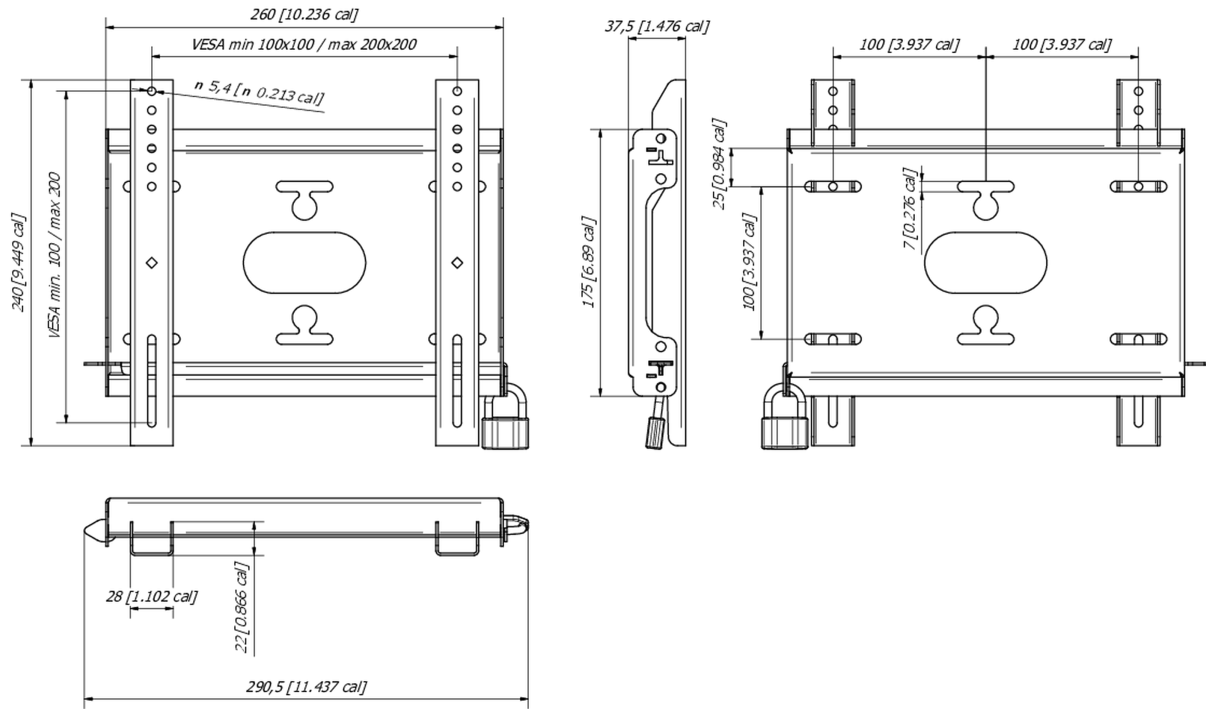

Universal wall mount, up to VESA 200x200mm, max. 50kg

With the easy and quick fixation system, this wall mount guarantees safe usage in environments like schools and other public utility buildings.

01 DEVICE

Type Wall Mount

02 TECHNICAL SPECIFICATION

Max weight capacity	50kg / monitor
VESA minimum	100 x 100mm
VESA maximum	200 x 200mm

MD-WM2020

03 DIMENSIONS / WEIGHT

Product dimensions W x H x D 240 x 37,5 x %3mm

Weight (without box) 1.1kg

EAN code 4948570033300

MD-WM2020

© Iiyama Corporation. All rights reserved.