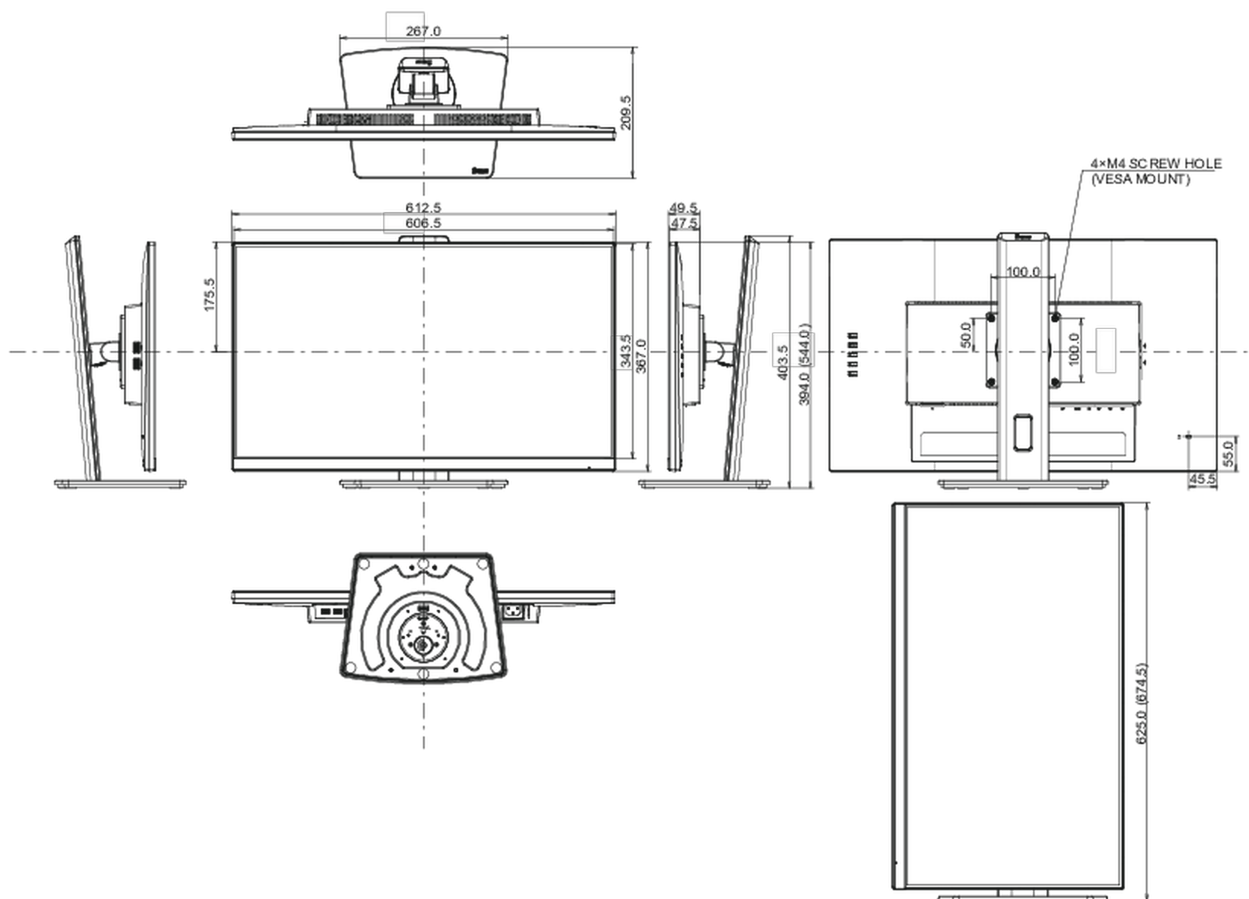

612.5 x 394 (544) x 209.5mm

Doboz méretei Sz x H x M

690 x 455 x 168mm

Súly (doboz nélkül)

5.7kg

EAN kód

4948570122592

*All trademarks and registered trademarks acknowledged. E & O E. Specification subject to change without notice. All LCD's comply with ISO-9241-307:2008 in connection with pixel defects.*