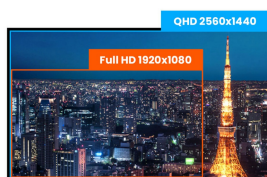

27” QHD IPS technology panel with USB hub and 100Hz refresh rate

Stylish edge-to-edge design ProLite XU2792QSU offering QHD (2560 x 1440) resolution is perfect for multi-monitor set-ups. The IPS panel technology offers accurate and consistent colour reproduction with wide viewing angles. The 100Hz refresh rate together with AdaptiveSync function provides an instant, tangible improvement in image smoothness. High contrast and brightness values mean the monitor will provide excellent performance for photographic and web design. Equipped with speakers, 2 port USB 3.2 hub, headphone socket, HDMI and DisplayPort connections, a blue light reducer function to reduce eye fatigue for optimal user comfort, make this 27” monitor a great choice for both multi-monitor configuration and office applications.

Available also with height adjustable stand : [ProLite XUB2792QSU-B6 \(2560x1440\)](#), [ProLite XUB2792HSU-B6 \(1920x1080\)](#) and [ProLite XUB2792UHSU-B6 \(3840x2160\)](#)

QHD

With true QHD 2560 x 1440p resolution your monitor is ready to display high definition images. This means you can accommodate more information on your screen, i.e. over 76% more in comparison to a 1920 x 1080 monitor.

Design	3-side borderless
Diagonal	27", 68.5cm
Panel	IPS LED, matte finish
Native resolution	2560 x 1440 @100Hz (3.7 megapixel QHD)
Aspect ratio	16:9
Panel brightness	250 cd/m ²
Static contrast	1300:1
Advanced contrast	80M:1
Response time (MPRT)	0.4ms
Viewing zone	horizontal/vertical: 178°/178°, right/left: 89°/89°, up/down: 89°/89°
Colour support	16.7mIn (sRGB: 99%, NTSC 72%)
Horizontal Sync	30 - 147kHz
Viewable area W x H	596.7 x 335.7mm, 23.5 x 13.2"
Pixel pitch	0.233mm
Colour	matte, black