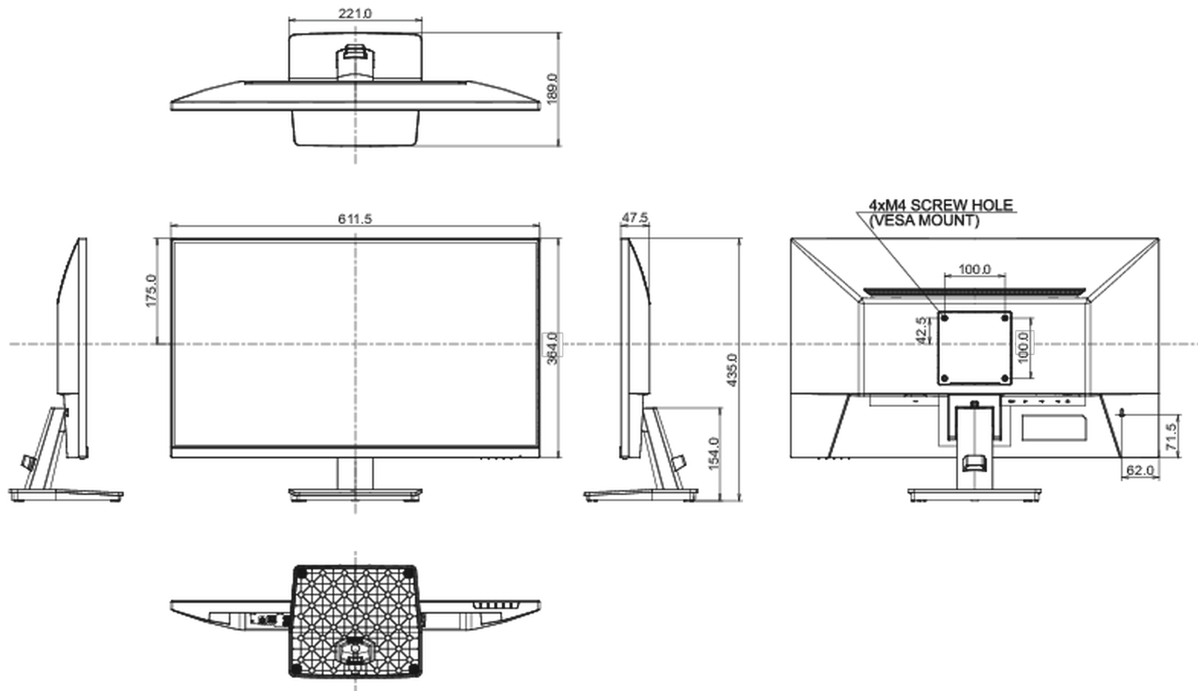

## 04 MECHANICAL

|                              |                 |
|------------------------------|-----------------|
| Display position adjustments | tilt            |
| Tilt angle                   | 22° up; 4° down |
| VESA mounting                | 100 x 100mm     |
| Cable management system      | yes             |

## 08 DIMENSIONS / WEIGHT

|                              |                   |
|------------------------------|-------------------|
| Product dimensions W x H x D | 612 x 435 x 189mm |
| Box dimensions W x H x D     | 688 x 465 x 125mm |
| Weight (without box)         | 3.8kg             |
| Weight (with box)            | 5.3kg             |
| EAN code                     | 4948570123056     |