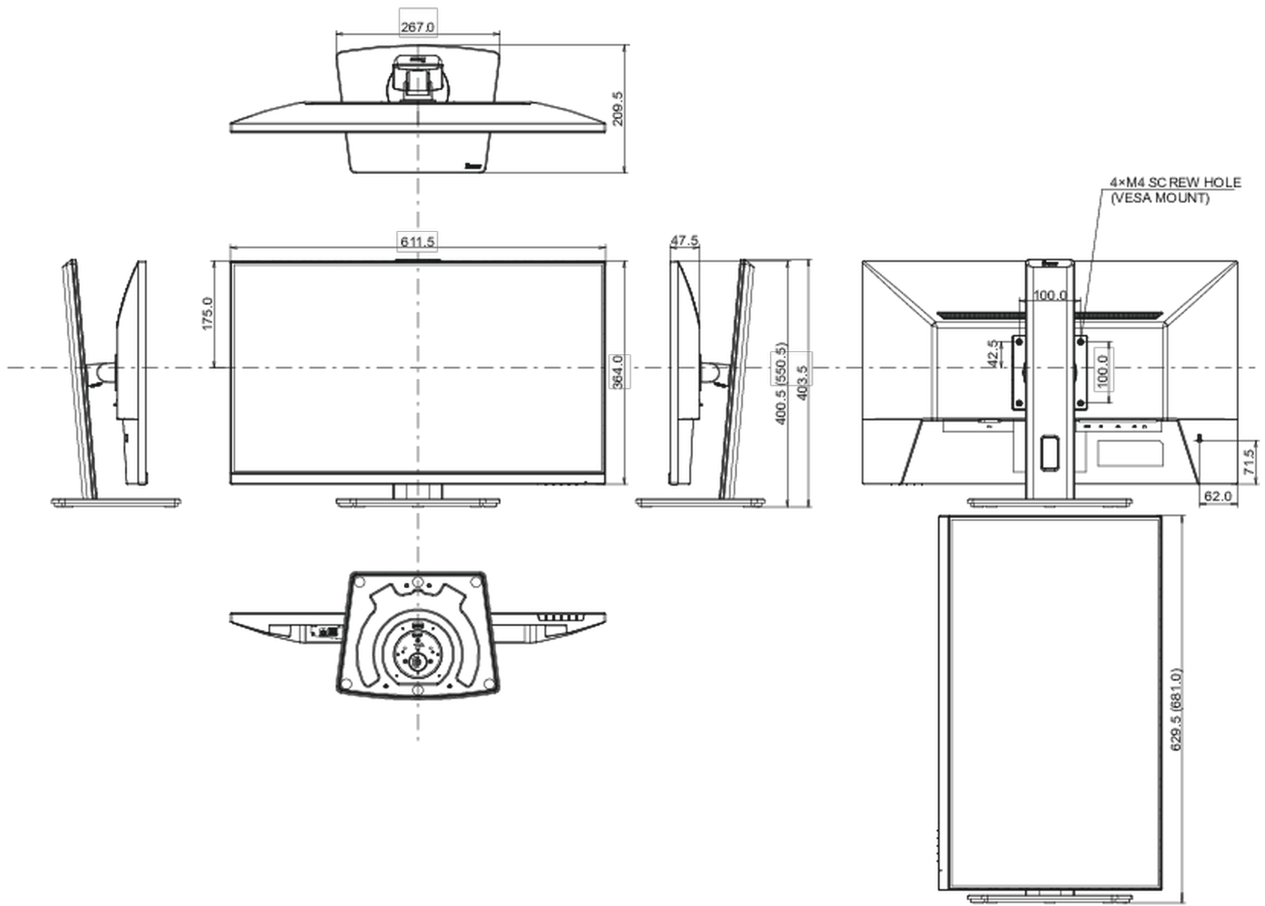

01 DISPLAY CHARACTERISTICS

Design	3-side borderless
Diagonal	27", 68.6cm
Panel	IPS
Native resolution	1920 x 1080 @100Hz
Aspect ratio	16:9
Panel brightness	250 cd/m ²
Static contrast	1000:1
Advanced contrast	80M:1
Response time (MPRT)	1ms
Viewing zone	horizontal/vertical: 178°/178°, right/left: 89°/89°, up/down: 89°/89°
Colour support	16.7mln
Horizontal Sync	30 - 110kHz
Viewable area W x H	597.9 x 336.3mm, 23.5 x 13.2"
Pixel pitch	0.311mm
Colour	matte, black

04 MECHANICAL

Display position adjustments	height, swivel, tilt, pivot (rotation both sides)
Height adjustment	150mm
Rotation (PIVOT function)	90°
Swivel stand	90°; 45° left; 45° right
Tilt angle	23° up; 5° down
VESA mounting	100 x 100mm

08 DIMENSIONS / WEIGHT

Product dimensions W x H x D	611.5 x 400.5 (550.5) x 209.5mm
Box dimensions W x H x D	691 x 447 x 142mm
Weight (without box)	5.4kg
Weight (with box)	6.5kg
EAN code	4948570123063

© IIYAMA CORPORATION. ALL RIGHTS RESERVED