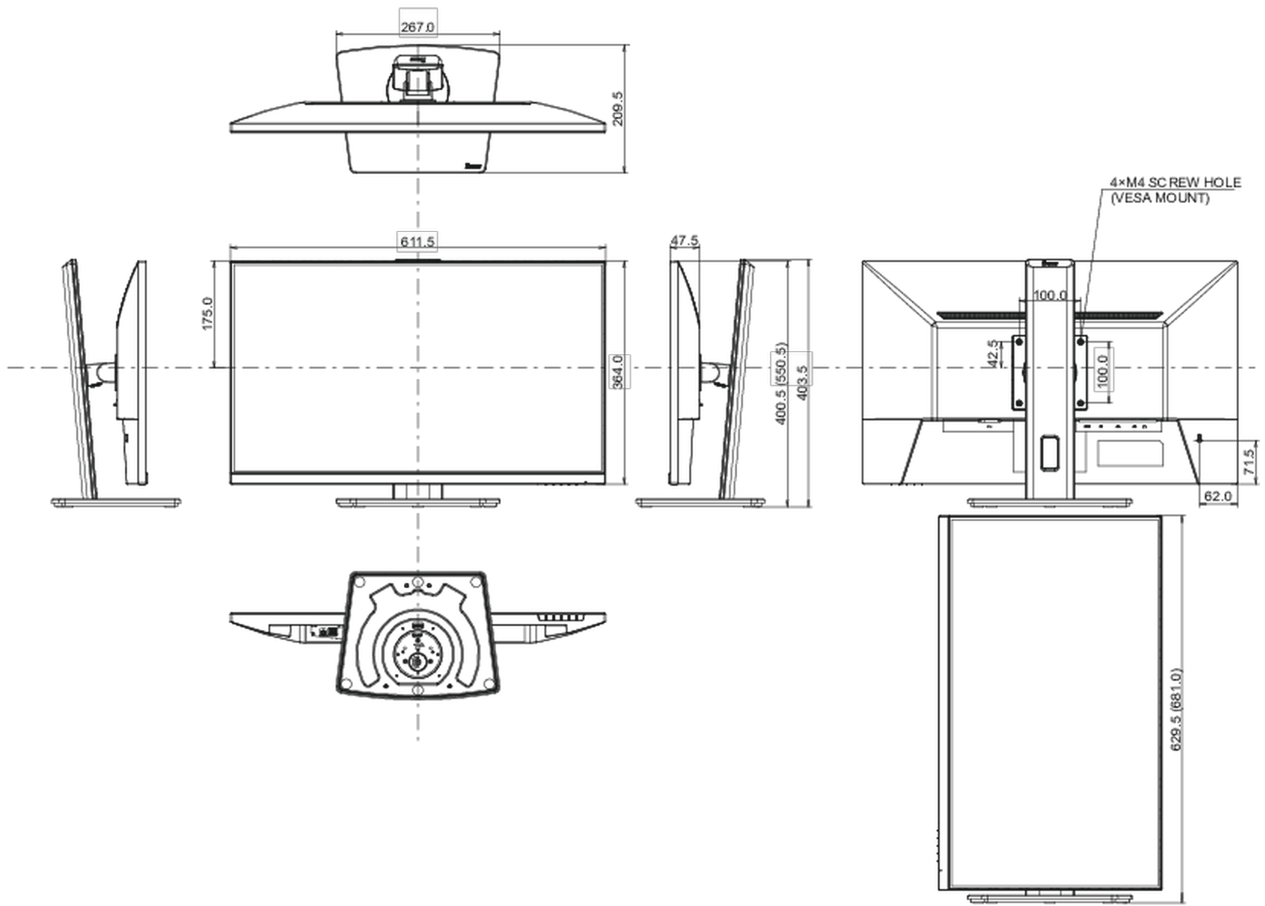

## 08 DIMENSIONS / WEIGHT

Product dimensions W x H x D 611.5 x 400.5 (550.5) x 209.5mm

Box dimensions W x H x D 691 x 447 x 142mm

Weight (without box) 5.4kg

Weight (with box) 6.5kg

EAN code 4948570123063

All trademarks and registered trademarks acknowledged. E & O E. Specification subject to change without notice. All LCD's comply with ISO-9241-307:2008 in connection with pixel defects.