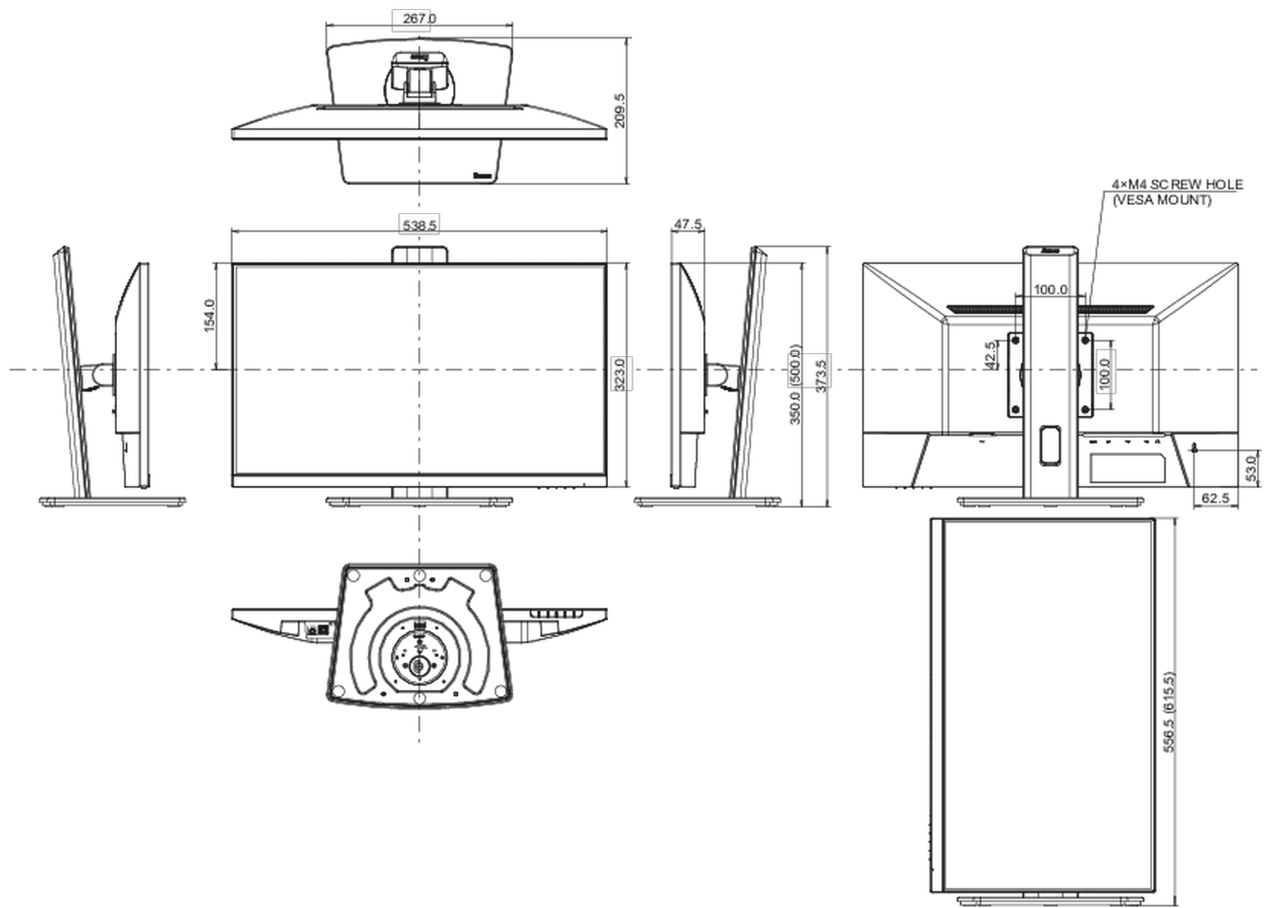

01 DISPLAY CHARACTERISTICS

Design	3-side borderless
Diagonal	23.8", 60.5cm
Panel	IPS panel technology LED, matte finish
Native resolution	1920 x 1080 @100Hz (2.1 megapixel Full HD)
Aspect ratio	16:9
Panel brightness	250 cd/m ²
Static contrast	1000:1
Advanced contrast	80M:1
Response time (MPRT)	1ms
Viewing zone	horizontal/vertical: 178°/178°, right/left: 89°/89°, up/down: 89°/89°
Colour support	16.7mIn (sRGB: 96%; NTSC: 72%)
Horizontal Sync	30 - 110kHz
Viewable area W x H	527 x 296.5mm, 20.8 x 11.7"
Pixel pitch	0.275mm
Colour	matte, black

04 MECHANICAL

Display position adjustments	height, swivel, tilt, pivot (rotation both sides)
Height adjustment	150mm
Rotation (PIVOT function)	90°
Swivel stand	90°; 45° left; 45° right
Tilt angle	23° up; 5° down
VESA mounting	100 x 100mm

Cable management system yes

05 ACCESSORIES INCLUDED

Cables	power, USB, HDMI
Other	quick start guide, safety guide

06 POWER MANAGEMENT

Power supply unit	internal
Power supply	AC 100 - 240V, 50/60Hz
Power usage	18W typical, 0.5W stand by, 0.3W off mode

08 DIMENSIONS / WEIGHT

Product dimensions W x H x D	538.5 x 350 (500) x 209,5mm
Box dimensions W x H x D	685 x 405 x 126mm
Weight (without box)	4.6kg
Weight (with box)	5.9kg
EAN code	4948570123049

© IIYAMA CORPORATION. ALL RIGHTS RESERVED