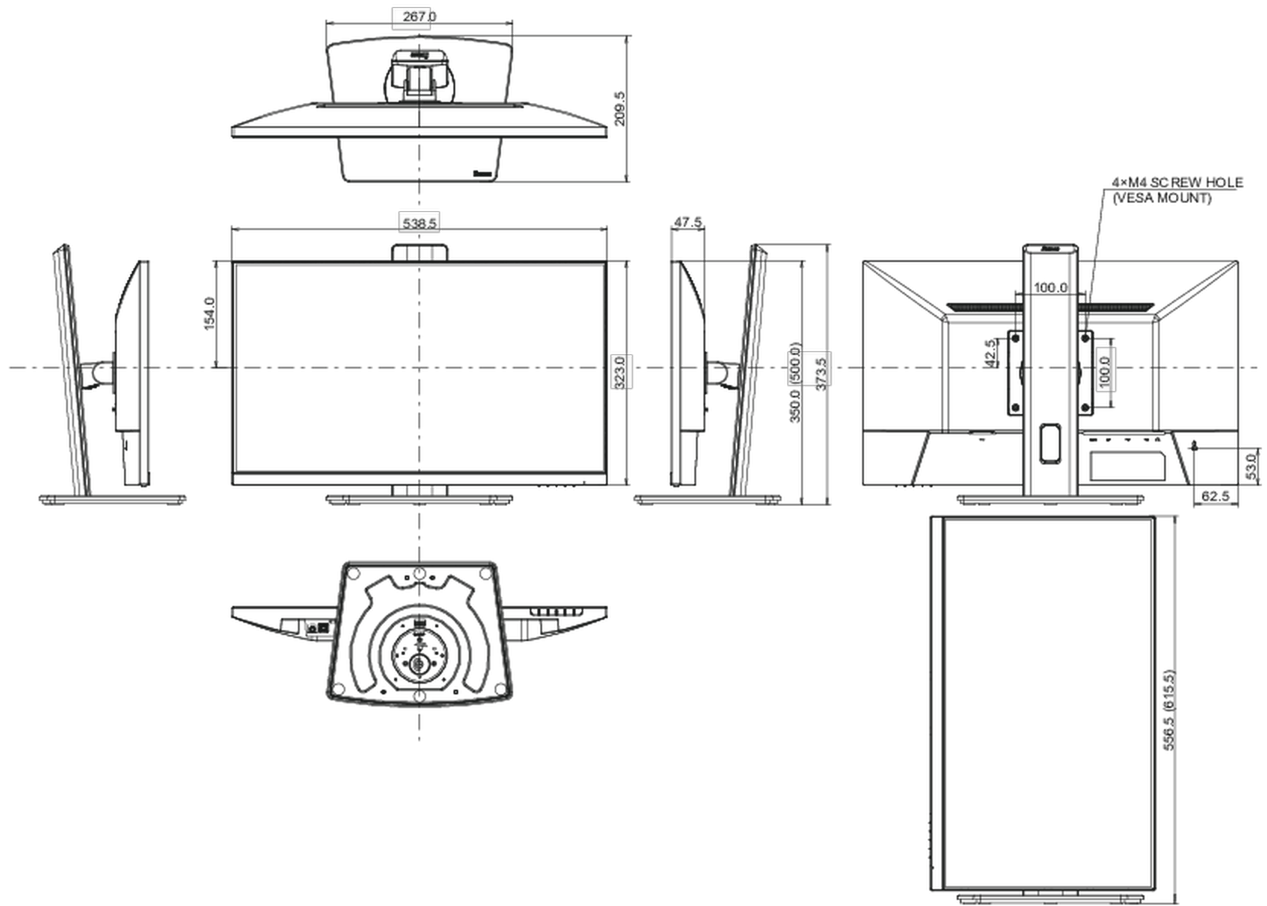

01 DISPLAY CHARACTERISTICS

Design	3-side borderless
Diagonal	23.8", 60.5cm
Panel	IPS panel technology LED, matte finish
Native resolution	1920 x 1080 @100Hz (2.1 megapixel Full HD)
Aspect ratio	16:9
Panel brightness	250 cd/m ²
Static contrast	1000:1
Advanced contrast	80M:1
Response time (MPRT)	1ms
Viewing zone	horizontal/vertical: 178°/178°, right/left: 89°/89°, up/down: 89°/89°
Colour support	16.7mIn (sRGB: 96%; NTSC: 72%)
Horizontal Sync	30 - 110kHz
Viewable area W x H	527 x 296.5mm, 20.8 x 11.7"
Pixel pitch	0.275mm
Colour	matte, black

04 MECHANICAL

Display position adjustments	height, swivel, tilt, pivot (rotation both sides)
Height adjustment	150mm
Rotation (PIVOT function)	90°
Swivel stand	90°; 45° left; 45° right
Tilt angle	23° up; 5° down
VESA mounting	100 x 100mm

Cable management system yes

05 ACCESSORIES INCLUDED

Cables	power, USB, HDMI
Other	quick start guide, safety guide

06 POWER MANAGEMENT

Power supply unit	internal
Power supply	AC 100 - 240V, 50/60Hz
Power usage	18W typical, 0.5W stand by, 0.3W off mode

08 DIMENSIONS / WEIGHT

Product dimensions W x H x D	538.5 x 350 (500) x 209,5mm
Box dimensions W x H x D	685 x 405 x 126mm
Weight (without box)	4.6kg
Weight (with box)	5.9kg
EAN code	4948570123049

All trademarks and registered trademarks acknowledged. E & O E. Specification subject to change without notice. All LCD's comply with ISO-9241-307:2008 in connection with pixel defects.