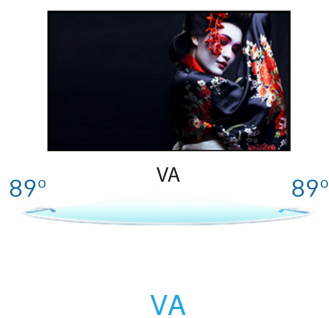

**27" WQHD VA panel with 100Hz refresh rate and 150mm height adjustable stand**

The ProLite XUB2794QSU features a VA WQHD (2560x1440) resolution ensuring accurate and consistent colour reproduction with wide viewing angles. With a stylish slim bezel, the monitor would make an ideal choice for multi-monitor set ups for enhanced productivity. The 100Hz refresh rate together with AdaptiveSync function provides very tangible improvement in image smoothness. This monitor is also equipped with speakers, 2 port USB, headphone socket, HDMI and DisplayPort connections and a blue light reducer function to reduce eye fatigue and an ergonomic 150mm height adjustable stand for optimal user comfort. It makes this 27" XUB2794QSU-B6 display ideal for any office or home office application, including occasional gaming.

VA panel technology offers higher contrast, darker blacks and much better viewing angles than standard TN technology. The screen will look good no matter what angle you look at it.

A 100Hz refresh rate translates into increased smoothness of the image. This means that flickering is reduced and therefore eye fatigue is also less noticeable. The increased frequency also means smoother transitions between contrasting colours, smoother motion scenes in both movies and gaming, and even reduced mouse cursor flickering.

## 01 DISPLAY CHARACTERISTICS

Design	3-side borderless
Diagonal	27", 68.5cm
Panel	VA matrix, matte finish
Native resolution	2560 x 1440 @100Hz (3.7 megapixel WQHD)
Aspect ratio	16:9
Panel brightness	250 cd/m <sup>2</sup>
Static contrast	4000:1
Advanced contrast	80M:1
Response time (MPRT)	1ms
Viewing zone	horizontal/vertical: 178°/178°, right/left: 89°/89°, up/down: 89°/89°
Colour support	16.7mIn (sRGB: 96%; NTSC: 72%)
Horizontal Sync	30 - 151kHz
Viewable area W x H	596.7 x 335.7mm, 23.5 x 13.2"
Pixel pitch	0.233mm
Colour	matte, black