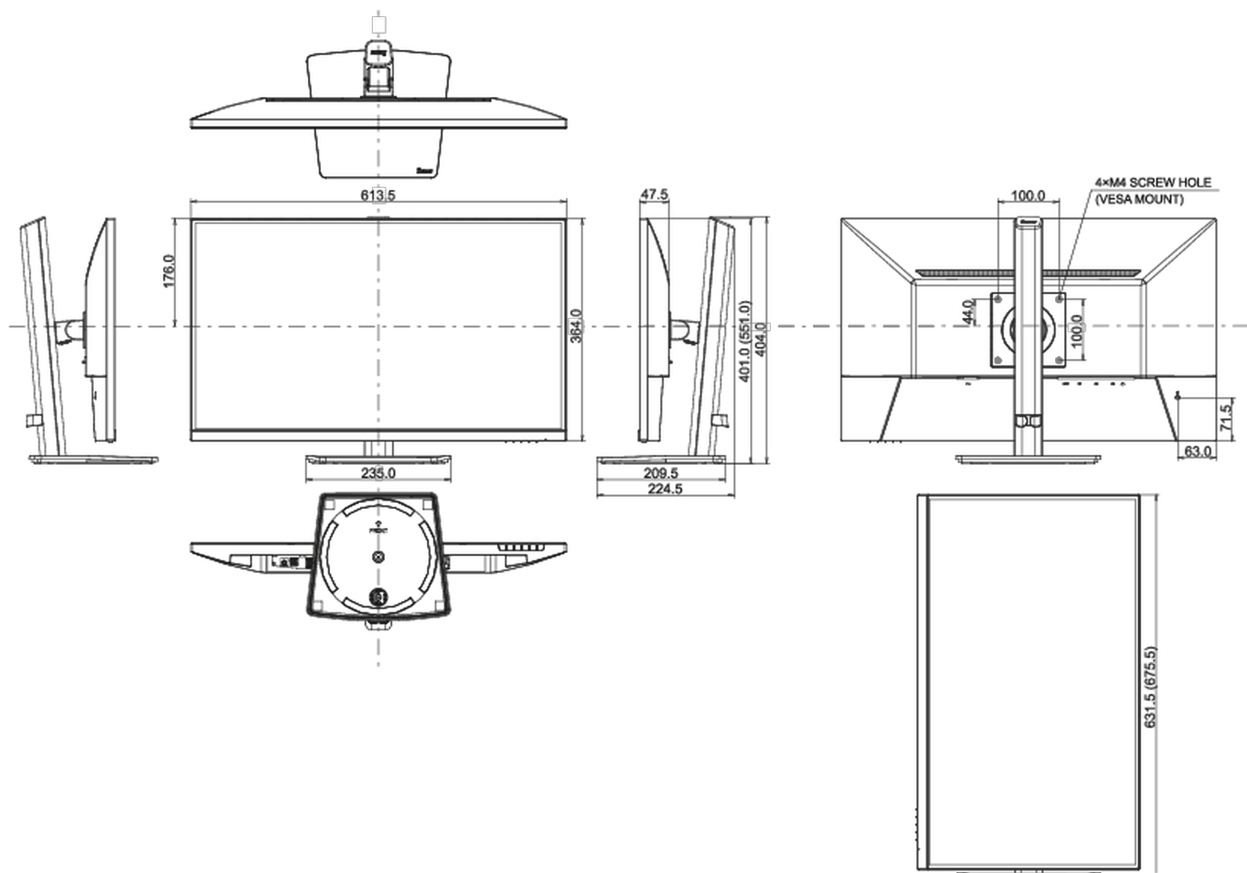

## 08 DIMENSIONS / WEIGHT

Product dimensions W x H x D	613.5 x 401 (551) x 209.5mm
Box dimensions W x H x D	691 x 142 x 447mm
Weight (without box)	5.3kg
Weight (with box)	6.6kg
EAN code	4948570122707

*All trademarks and registered trademarks acknowledged. E & O E. Specification subject to change without notice. All LCD's comply with ISO-9241-307:2008 in connection with pixel defects.*