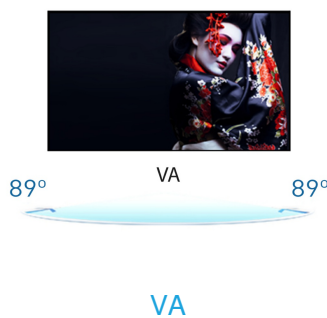

**27" WQHD VA panel with 100Hz refresh rate and 150mm height adjustable stand**

The ProLite XUB2794QSU features a VA WQHD (2560x1440) resolution ensuring accurate and consistent colour reproduction with wide viewing angles. With a stylish slim bezel, the monitor would make an ideal choice for multi-monitor set ups for enhanced productivity. The 100Hz refresh rate together with AdaptiveSync function provides very tangible improvement in image smoothness. This monitor is also equipped with speakers, 2 port USB, headphone socket, HDMI and DisplayPort connections and a blue light reducer function to reduce eye fatigue and an ergonomic 150mm height adjustable stand for optimal user comfort. It makes this 27" XUB2794QSU-B6 display ideal for any office or home office application, including occasional gaming.

## 01 DISPLAY CHARACTERISTICS

Design	3-side borderless
Diagonal	27", 68.5cm
Panel	VA matrix, matte finish
Native resolution	2560 x 1440 @100Hz (3.7 megapixel WQHD)
Aspect ratio	16:9
Panel brightness	250 cd/m <sup>2</sup>
Static contrast	4000:1
Advanced contrast	80M:1
Response time (MPRT)	1ms
Viewing zone	horizontal/vertical: 178°/178°, right/left: 89°/89°, up/down: 89°/89°
Colour support	16.7mIn (sRGB: 96%; NTSC: 72%)
Horizontal Sync	30 - 151kHz
Viewable area W x H	596.7 x 335.7mm, 23.5 x 13.2"
Pixel pitch	0.233mm
Colour	matte, black