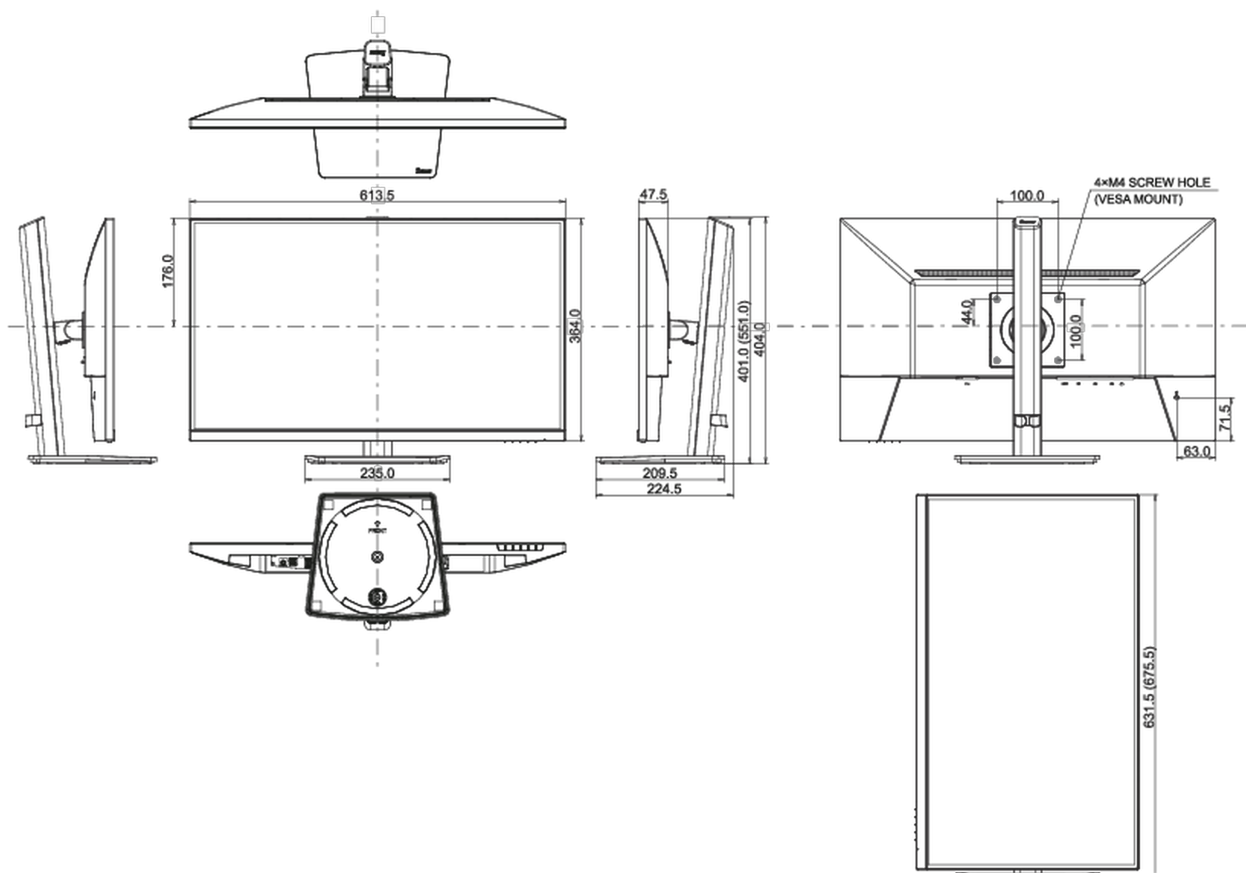

## 08 DIMENSIONS / WEIGHT

Product dimensions W x H x D	613.5 x 401 (551) x 209.5mm
Box dimensions W x H x D	691 x 142 x 447mm
Weight (without box)	5.3kg
Weight (with box)	6.6kg
EAN code	4948570122707

*All trademarks and registered trademarks acknowledged. E & O E. Specification subject to change without notice. All LCD's comply with ISO-9241-307:2008 in connection with pixel defects.*