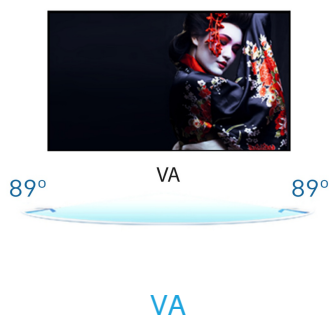

27" WQHD VA panel with 100Hz refresh rate and 150mm height adjustable stand

The ProLite XUB2794QSU features a VA WQHD (2560x1440) resolution ensuring accurate and consistent colour reproduction with wide viewing angles. With a stylish slim bezel, the monitor would make an ideal choice for multi-monitor set ups for enhanced productivity. The 100Hz refresh rate together with AdaptiveSync function provides very tangible improvement in image smoothness. This monitor is also equipped with speakers, 2 port USB hub, headphone socket, HDMI and DisplayPort connections and a blue light reducer function to reduce eye fatigue and an ergonomic 150mm height adjustable stand for optimal user comfort. It makes this 27" XUB2794QSU-B6 display ideal for any office or home office application, including occasional gaming.

VA panel technology offers higher contrast, darker blacks and much better viewing angles than standard TN technology. The screen will look good no matter what angle you look at it.

A 100Hz refresh rate translates into increased smoothness of the image. This means that flickering is reduced and therefore eye fatigue is also less noticeable. The increased frequency also means smoother transitions between contrasting colours, smoother motion scenes in both movies and gaming, and even reduced mouse cursor flickering.

01 CHARAKTERISTIKA OBRAZU

Design	3stranný bez okrajů
Úhlopříčka monitoru	27", 68.5cm
Panel	VA s matnou povrchovou úpravou
Nativní rozlišení	2560 x 1440 @100Hz (3.7 megapixel WQHD)
Formát obrazu	16:9
Jas	250 cd/m ²
Kontrast	4000:1
Pokročilý kontrast	80M:1
Čas reakce (MPRT)	1ms
Úhel sledování	horizontální/vertikální: 178°/178°, na parvo/na lefo: 89°/89°, nahoru/dolů: 89°/89°
Barevná podpora	16.7mln (sRGB: 96%; NTSC: 72%)
Horizontalfrequenz	30 - 151kHz
Arbeitsfläche H x B	596.7 x 335.7mm, 23.5 x 13.2"
Velikost bodů	0.233mm
Barva	matná, černá