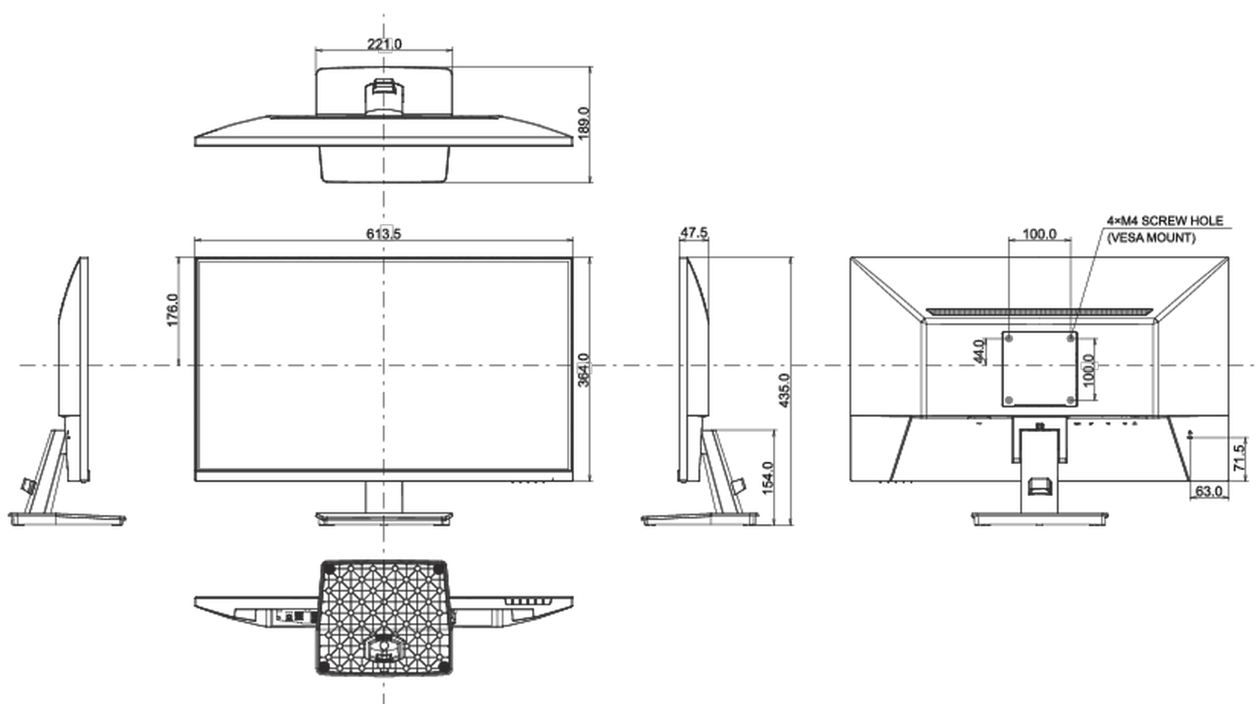

## 08 DIMENZIJE / TEŽINA

Dimenzije proizvoda Š x V x D	613.5 x 435 x 189mm
Dimenzije kutije Š x V x D	688 x 125 x 465mm
Težina (bez kutije)	3.7kg
Težina (sa kutijom)	5.1kg
EAN kod	4948570122691

All trademarks and registered trademarks acknowledged. E & O E. Specification subject to change without notice. All LCD's comply with ISO-9241-307:2008 in connection with pixel defects.