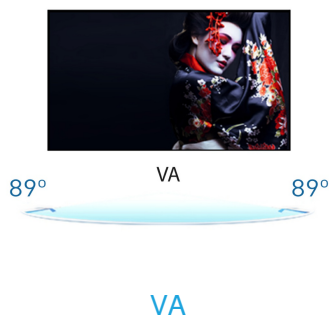

VA panel technology offers higher contrast, darker blacks and much better viewing angles than standard TN technology. The screen will look good no matter what angle you look at it.