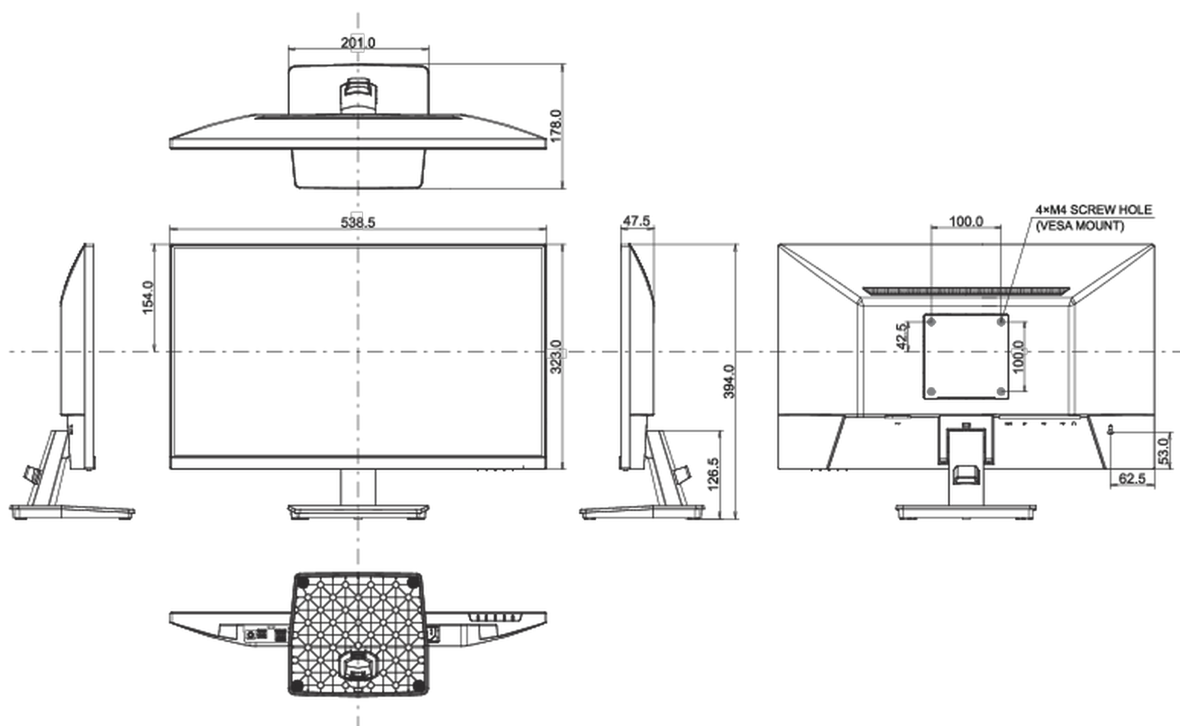

## 08 DIMENZIJE / TEŽINA

Dimenzije proizvoda Š x V x D	538.5 x 394 x 178mm
Dimenzije kutije Š x V x D	615 x 126 x 405mm
Težina (bez kutije)	3.0kg
Težina (sa kutijom)	4.1kg
EAN kod	4948570122653

All trademarks and registered trademarks acknowledged. E & O E. Specification subject to change without notice. All LCD's comply with ISO-9241-307:2008 in connection with pixel defects.