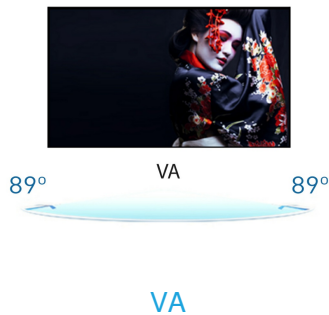

VA panel technology offers higher contrast, darker blacks and much better viewing angles than standard TN technology. The screen will look good no matter what angle you look at it.