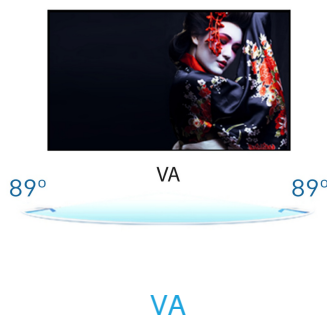

VA panel technology offers higher contrast, darker blacks and much better viewing angles than standard TN technology. The screen will look good no matter what angle you look at it.