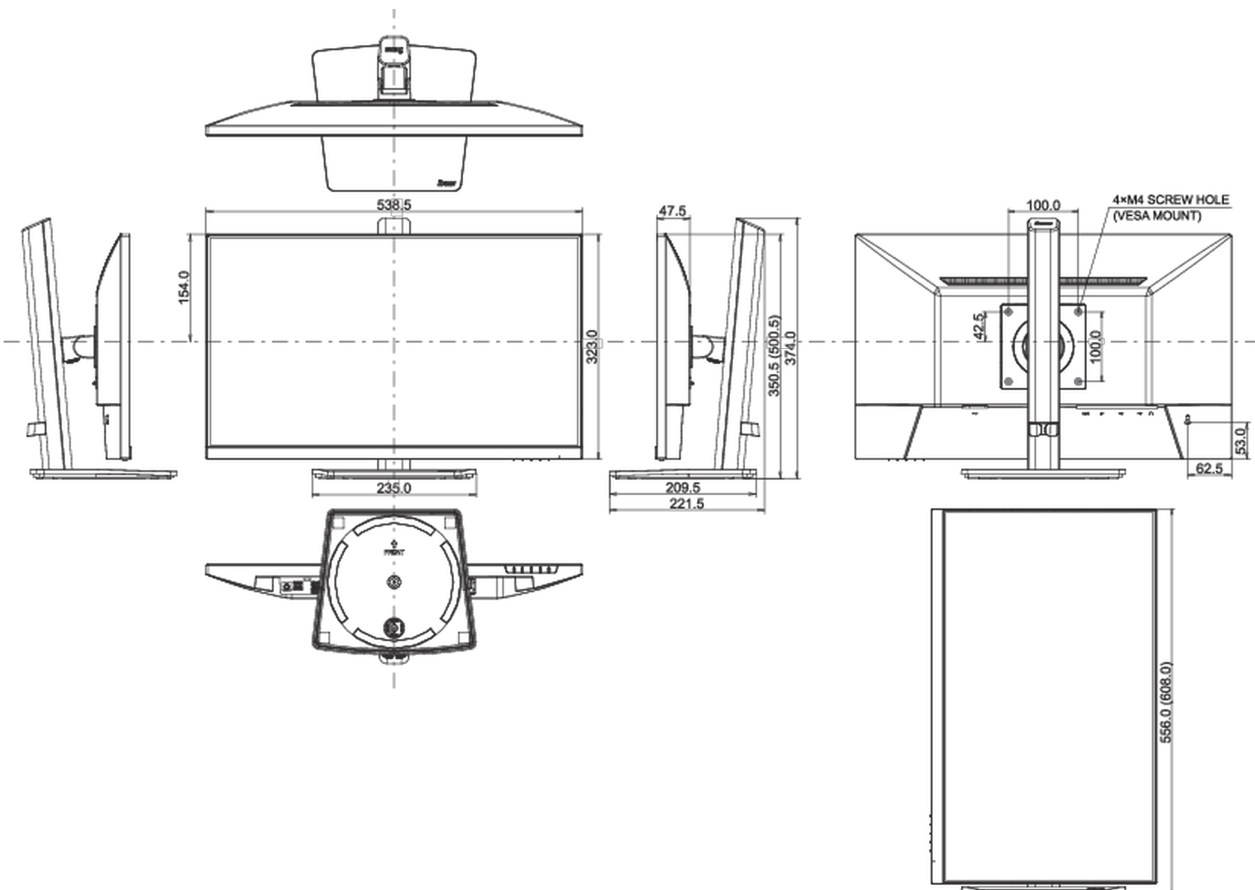

Cable management system

yes

05 ACCESSORIES INCLUDED

Cables

power, USB, HDMI

Other

quick start guide, safety guide

06 POWER MANAGEMENT

Power supply unit

internal

Power supply

AC 100 - 240V, 50/60Hz

Power usage

19W typical, 0.5W stand by, 0.3W off mode

07 SUSTAINABILITY

Regulations

TCO Certified, CE, TÜV-Bauart, EAC, VCCI-B, PSE, RoHS support, ErP, WEEE, REACH, UKCA

Energy efficiency class (Regulation (EU) 2017/1369)

E

REACH SVHC

above 0.1%: Lead

08 DIMENSIONS / WEIGHT

Product dimensions W x H x D

538.5 x 350.5 (500.5) x 209.5mm

Box dimensions W x H x D

685 x 126 x 405mm

Weight (without box)

4.6kg

Weight (with box)

5.9kg

EAN code

4948570122660