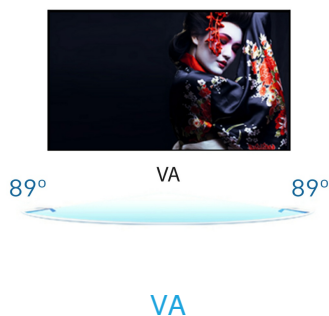

27” Full HD VA panel with 100Hz refresh rate

The ProLite XU2794HSU with VA panel ensures accurate and consistent colour reproduction with wide viewing angles. With a stylish slim bezel, the monitor would make an ideal choice for multi-monitor set ups for enhanced productivity. The 100Hz refresh rate together with AdaptiveSync function provides very tangible improvement in image smoothness. This monitor is also equipped with speakers, 2 port USB 2.0 hub, headphone socket, HDMI and DisplayPort connections and a blue light reducer function to reduce eye fatigue. It makes this 27” XU2794HSU-B6 display ideal for any office or home office application, including occasional gaming.

VA panel technology offers higher contrast, darker blacks and much better viewing angles than standard TN technology. The screen will look good no matter what angle you look at it.

A 100Hz refresh rate translates into increased smoothness of the image. This means that flickering is reduced and therefore eye fatigue is also less noticeable. The increased frequency also means smoother transitions between contrasting colours, smoother motion scenes in both movies and gaming, and even reduced mouse cursor flickering.

01 DISPLAY CHARACTERISTICS

Design	3-side borderless
Diagonal	27", 68.5cm
Panel	VA matrix, matte finish
Native resolution	1920 x 1080 @100Hz (2.1 megapixel Full HD)
Aspect ratio	16:9
Panel brightness	250 cd/m ²
Static contrast	4000:1
Advanced contrast	80M:1
Response time (MPRT)	1ms
Viewing zone	horizontal/vertical: 178°/178°, right/left: 89°/89°, up/down: 89°/89°
Colour support	16.7mIn (sRGB: 96%; NTSC: 72%)
Horizontal Sync	30 - 110kHz
Viewable area W x H	597.9 x 336.3mm, 23.5 x 13.2"
Pixel pitch	0.311mm
Colour	matte, black

04 MECHANICAL

Display position adjustments	tilt
Tilt angle	22° up; 4° down
VESA mounting	100 x 100mm
Cable management system	yes

05 ACCESSORIES INCLUDED