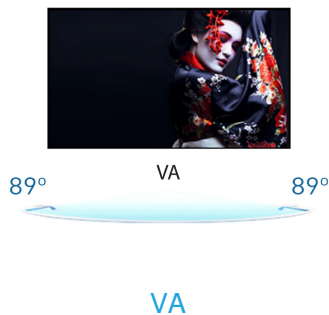

VA panel technology offers higher contrast, darker blacks and much better viewing angles than standard TN technology. The screen will look good no matter what angle you look at it.