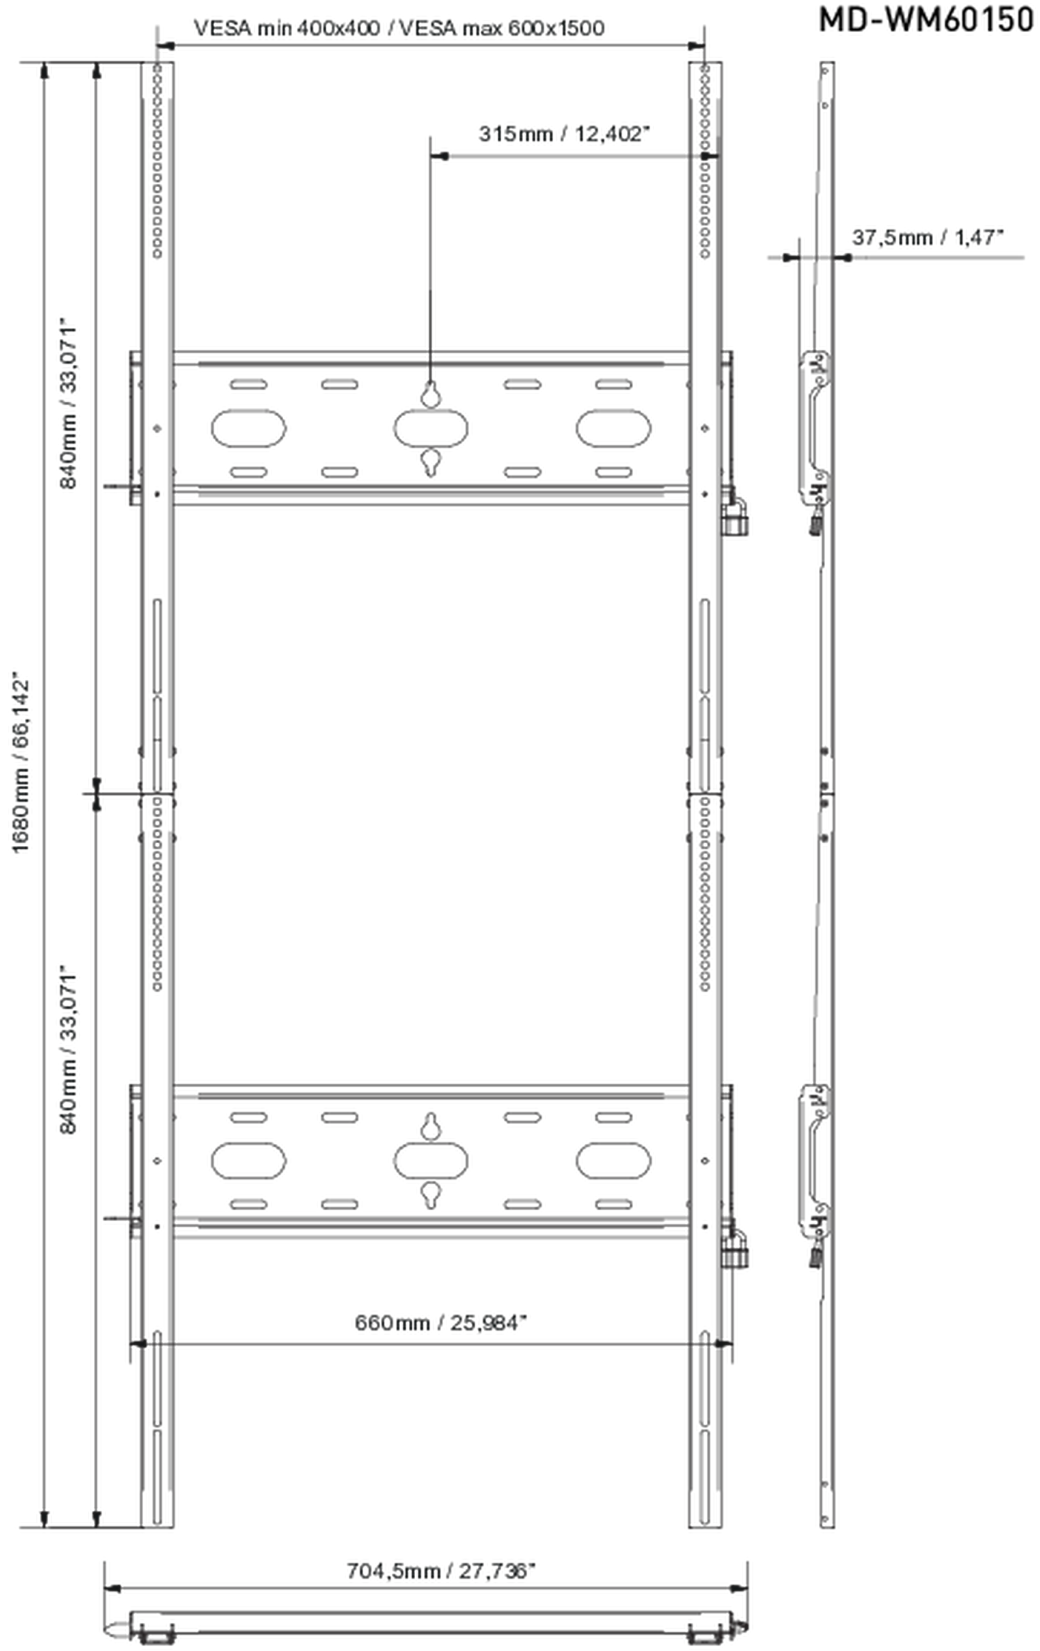

Evrensel duvar montajı, maks. 600x1500mm. 125kg

With the easy and quick fixation system, this wall mount guarantees safe usage in environments like schools and other public utility buildings for 105" displays in portrait orientation.

01 CIHAZ

Tip

Wall Mount

02 TEKNİK ÖZELLİK

Maksimum ağırlık kapasitesi 125kg / monitör

VESA minimum 400 x 400mm

VESA maksimum 600 x 1500mm

03 ÖLÇÜLER / AĞIRLIK

Ürün boyutları G x Y x D

704.5 x 1680 x 37.5mm

EAN kodu

5902841101258

All trademarks and registered trademarks acknowledged. E & O E. Specification subject to change without notice. All LCD's comply with ISO-9241-307:2008 in connection with pixel defects.