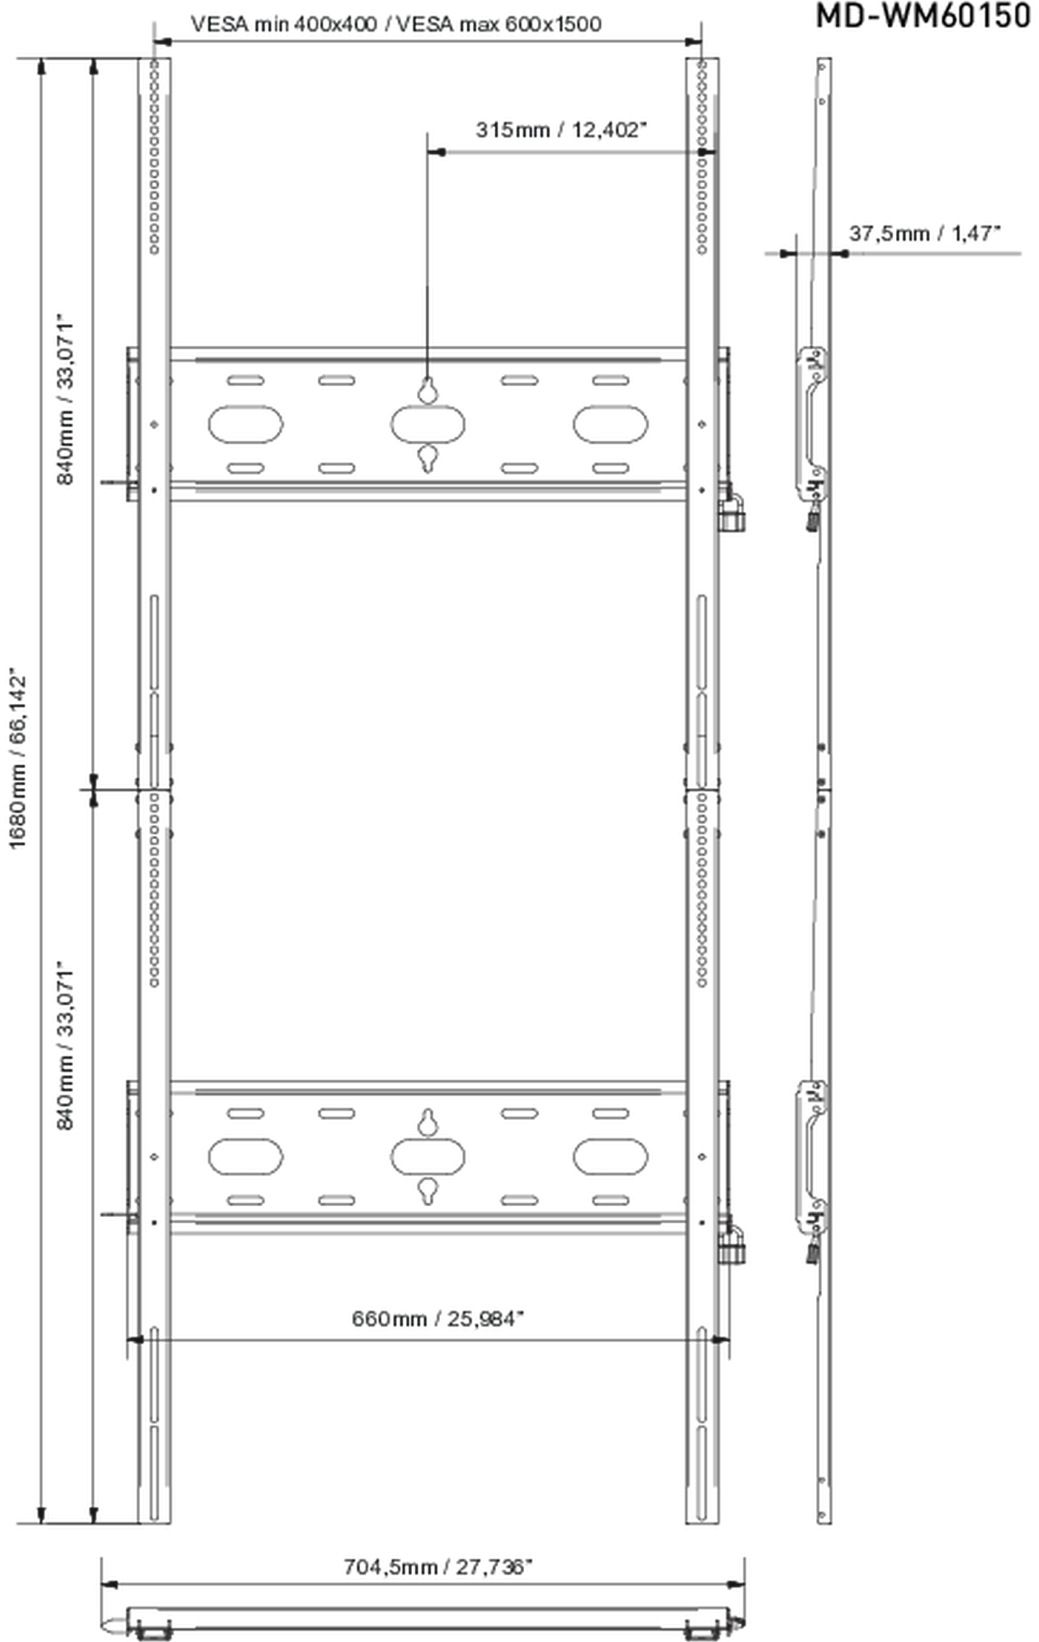

Evrensel duvar montajı, maks. 600x1500mm. 125kg

With the easy and quick fixation system, this wall mount guarantees safe usage in environments like schools and other public utility buildings for 105" displays in portrait orientation.

01 CIHAZ

Tip

Wall Mount

02 TEKNİK ÖZELLİK

Maksimum ağırlık kapasitesi 125kg / monitör

VESA minimum 400 x 400mm

VESA maksimum 600 x 1500mm

03 ÖLÇÜLER / AĞIRLIK

Ürün boyutları G x Y x D

704.5 x 1680 x 37.5mm

EAN kodu

5902841101258

All trademarks and registered trademarks acknowledged. E & O E. Specification subject to change without notice. All LCD's comply with ISO-9241-307:2008 in connection with pixel defects.