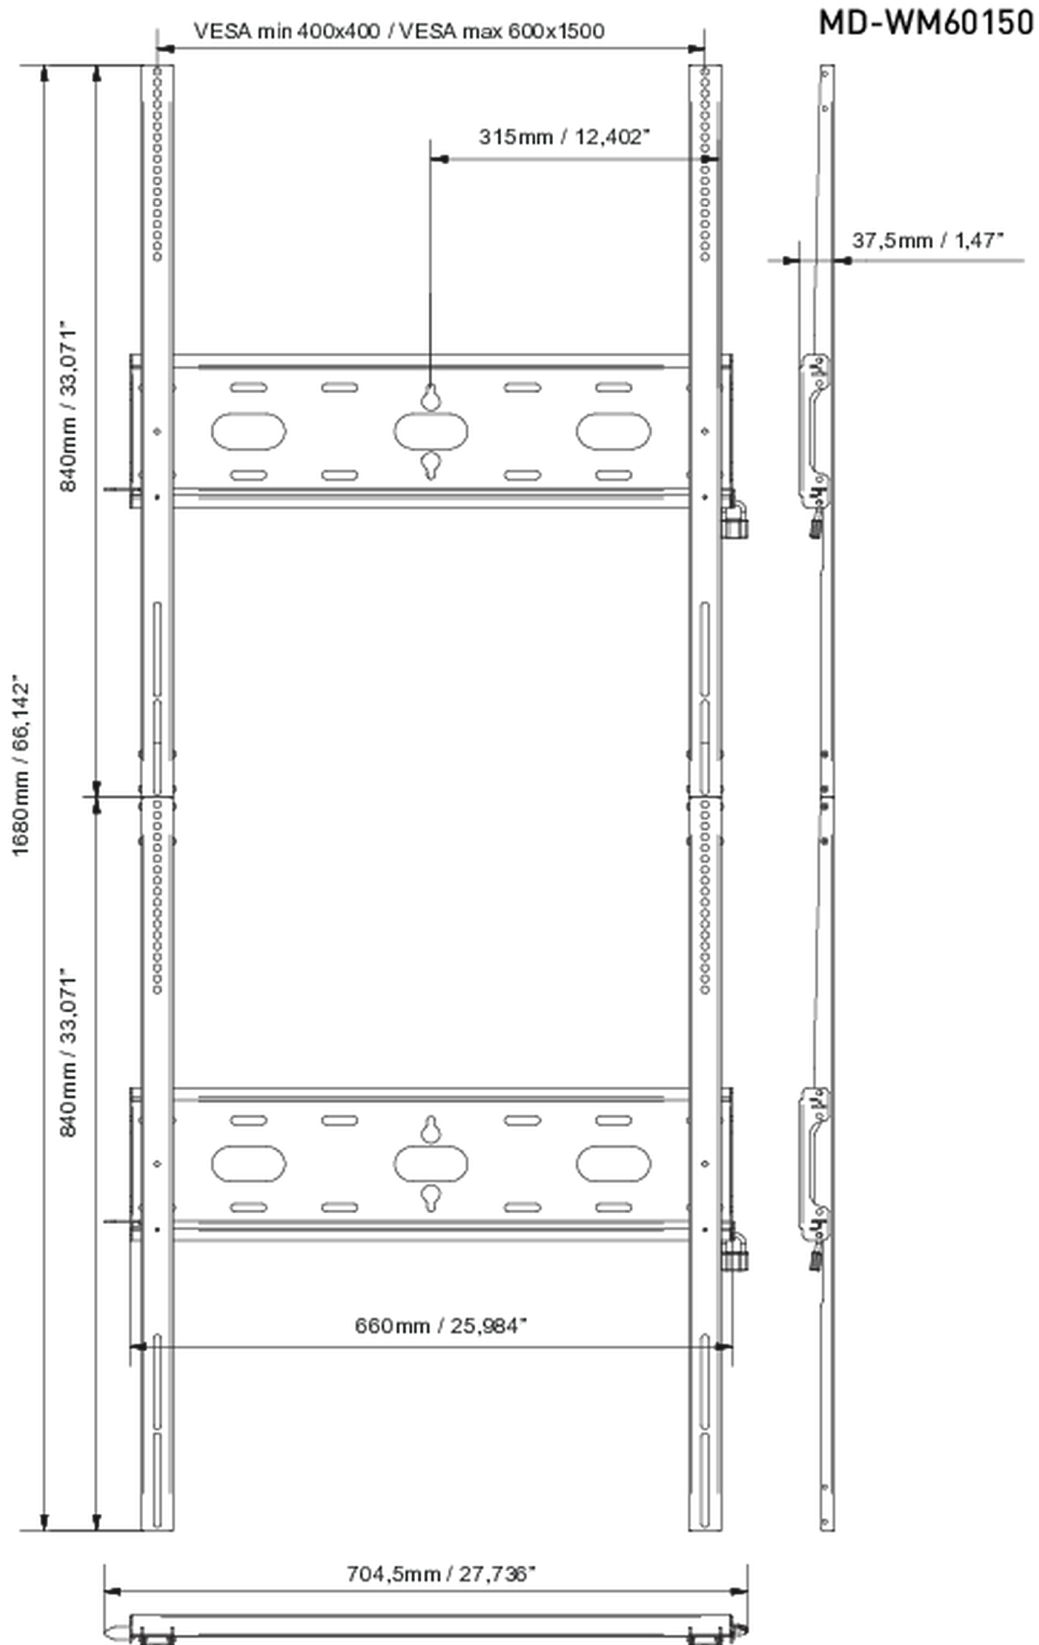

Universal wall mount, up to VESA 600x1500mm, max. 125kg

With the easy and quick fixation system, this wall mount guarantees safe usage in environments like schools and other public utility buildings for 105" displays in portrait orientation.

01 DEVICE

Type Wall Mount

02 TECHNICAL SPECIFICATION

Max weight capacity	125kg / monitor
VESA minimum	400 x 400mm
VESA maximum	600 x 1500mm

03 DIMENSIONS / WEIGHT

Product dimensions W x H x D

704.5 x 1680 x 37.5mm