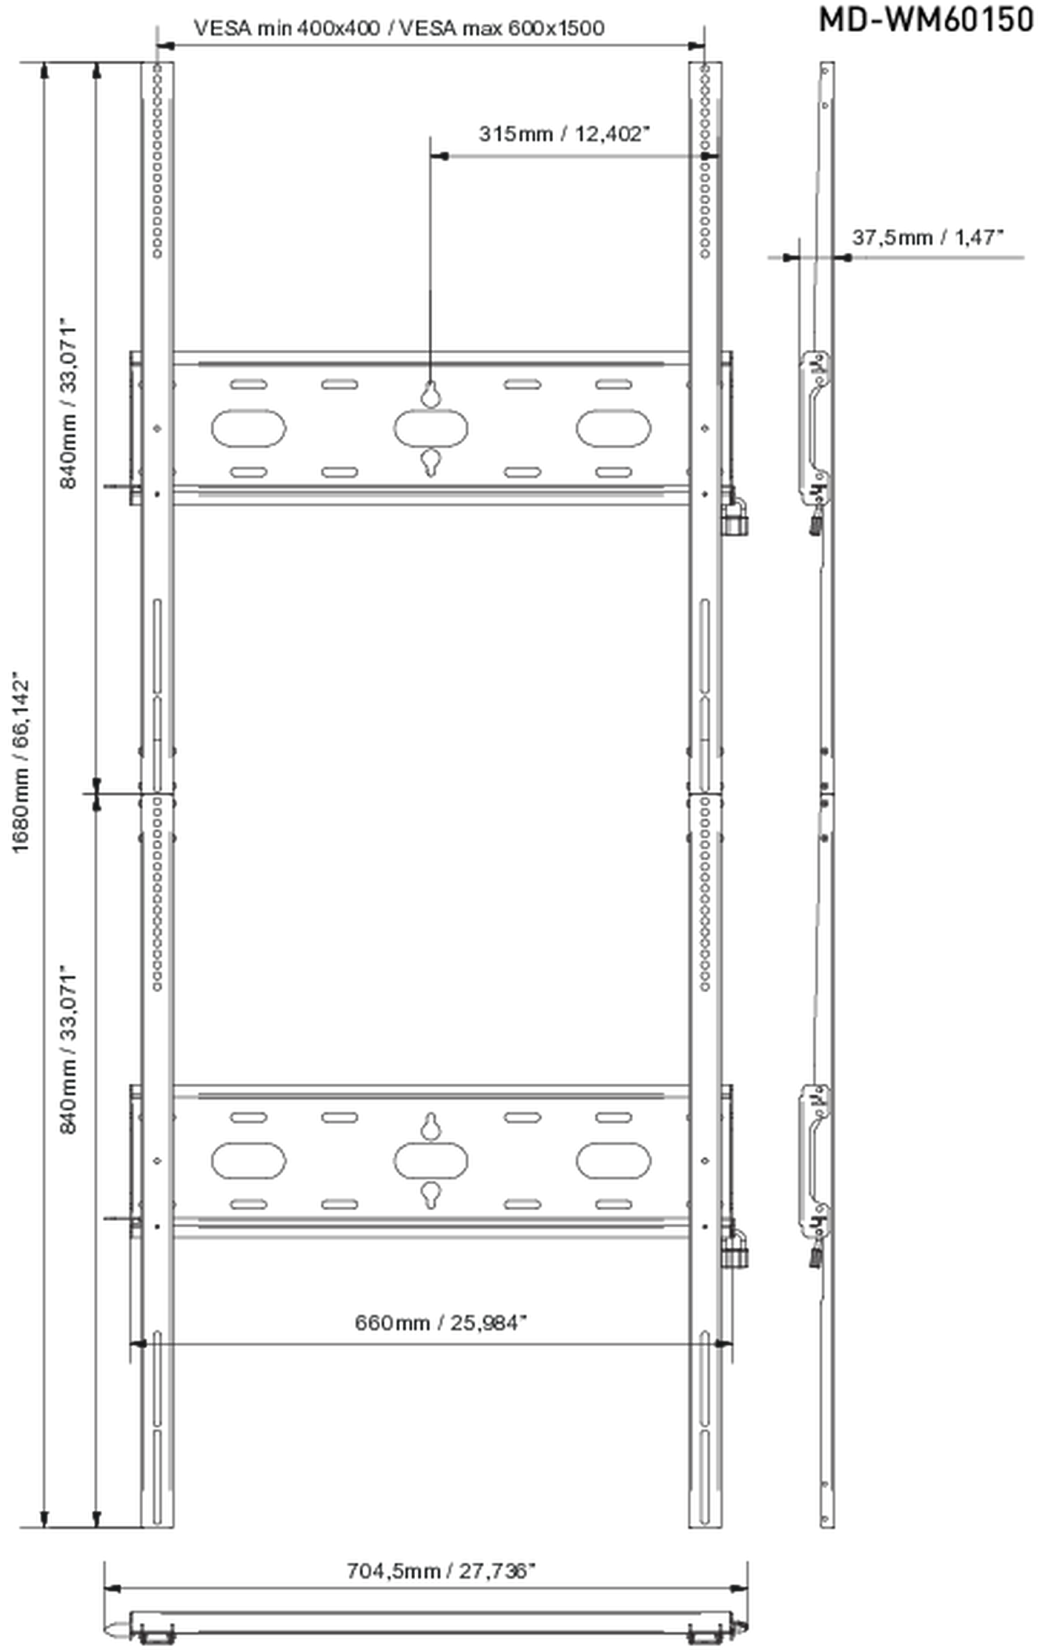

## Universal wall mount, up to VESA 600x1500mm, max. 125kg

With the easy and quick fixation system, this wall mount guarantees safe usage in environments like schools and other public utility buildings for 105" displays in portrait orientation.

### 01 DEVICE

Type Wall Mount

### 02 TECHNICAL SPECIFICATION

Max weight capacity	125kg / monitor
VESA minimum	400 x 400mm
VESA maximum	600 x 1500mm

### 03 DIMENSIONS / WEIGHT

Product dimensions W x H x D

704.5 x 1680 x 37.5mm

EAN code

5902841101258

All trademarks and registered trademarks acknowledged. E & O E. Specification subject to change without notice. All LCD's comply with ISO-9241-307:2008 in connection with pixel defects.