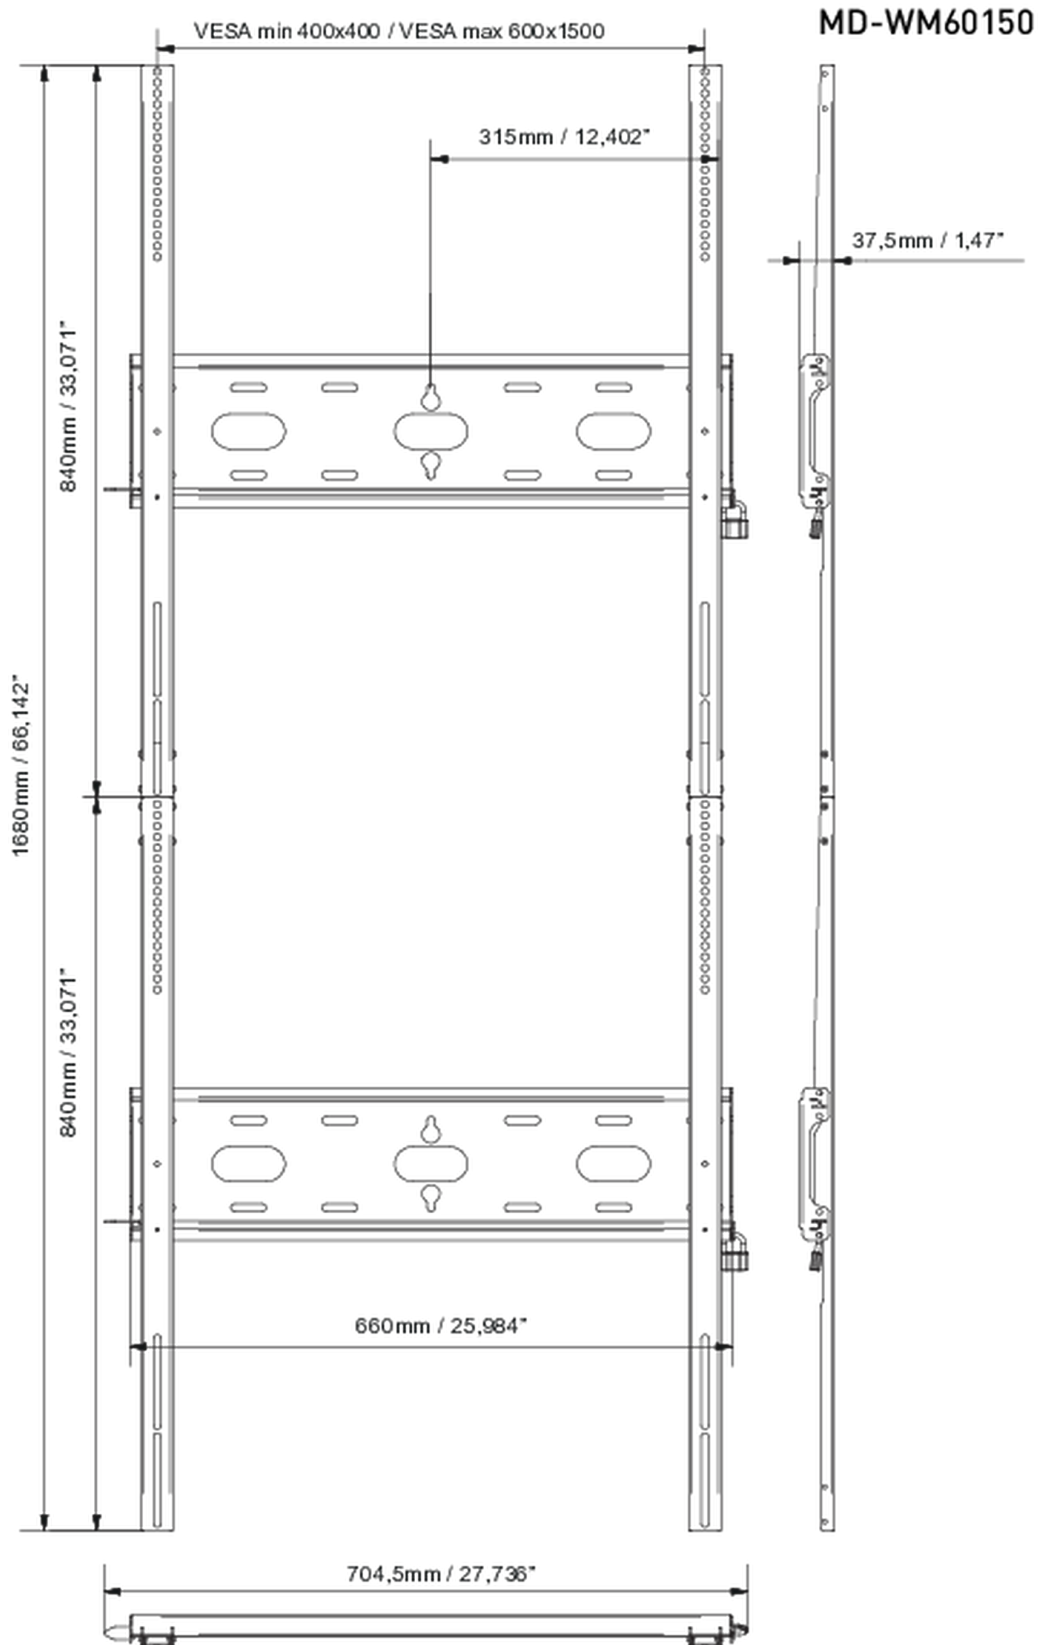

## Universal wall mount, up to VESA 600x1500mm, max. 125kg

With the easy and quick fixation system, this wall mount guarantees safe usage in environments like schools and other public utility buildings for 105" displays in portrait orientation.

### 01 DEVICE

Type Wall Mount

### 02 TECHNICAL SPECIFICATION

Max weight capacity	125kg / monitor
VESA minimum	400 x 400mm
VESA maximum	600 x 1500mm

### 03 DIMENSIONS / WEIGHT

Product dimensions W x H x D

704.5 x 1680 x 37.5mm

EAN code

5902841101258

All trademarks and registered trademarks acknowledged. E & O E. Specification subject to change without notice. All LCD's comply with ISO-9241-307:2008 in connection with pixel defects.