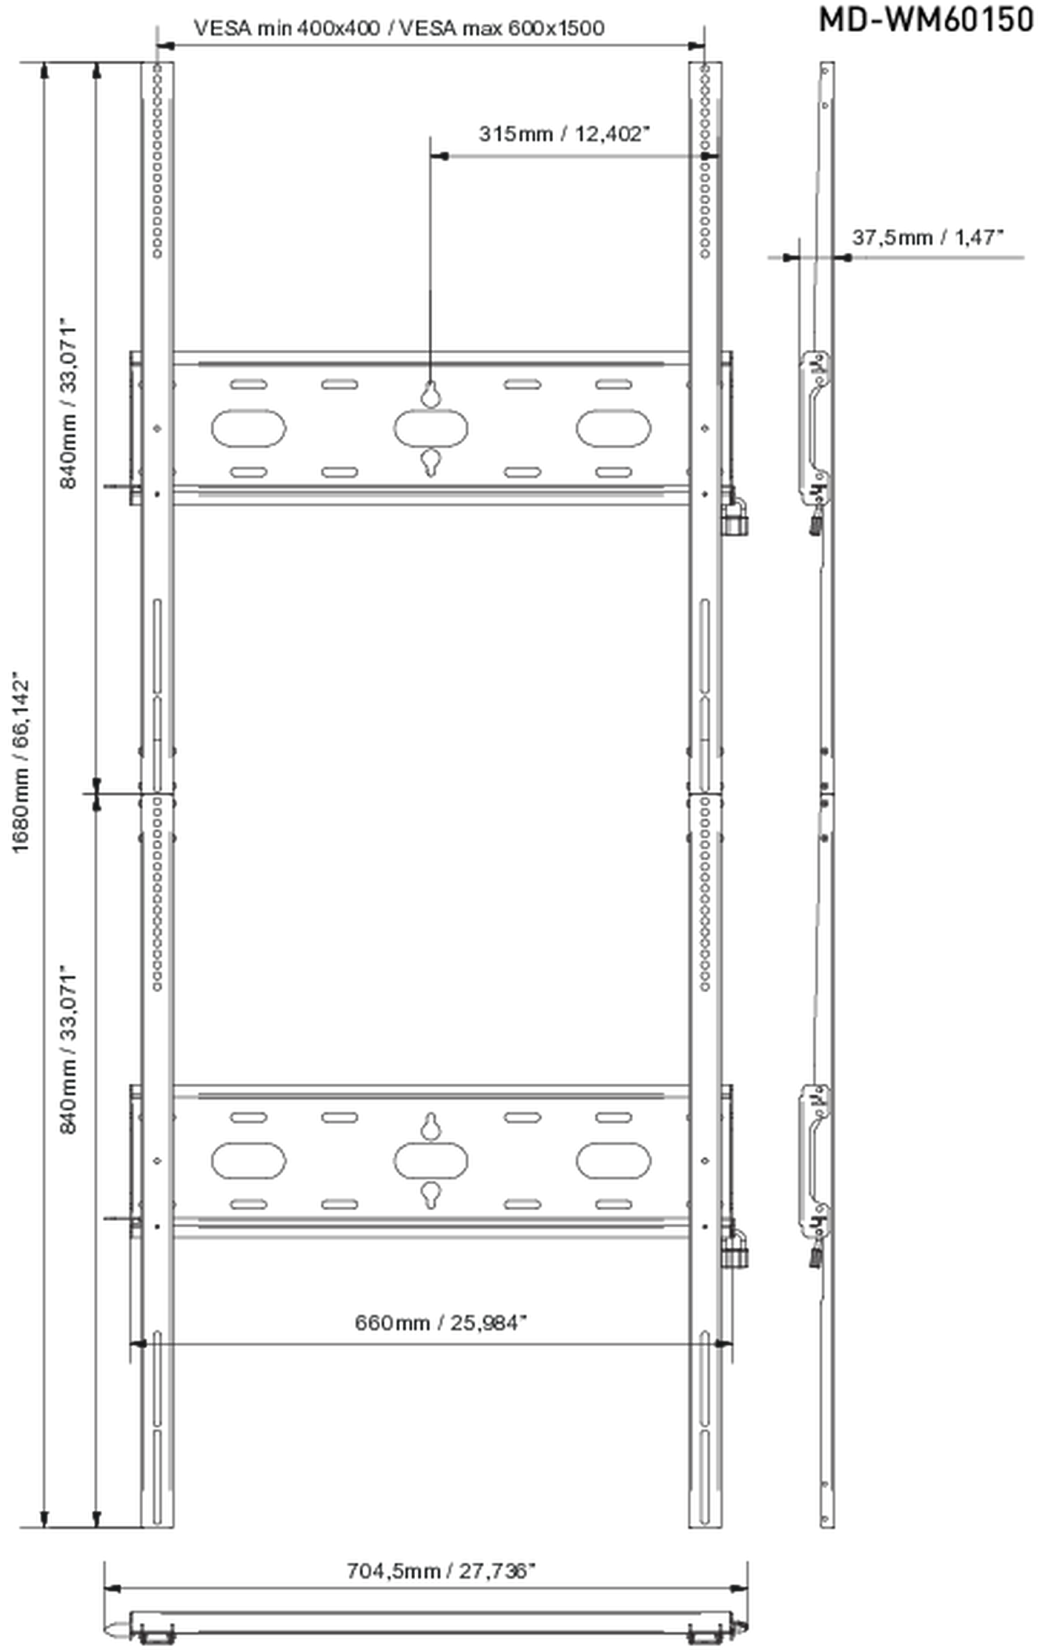

**Universal wall mount, up to VESA 600x1500mm, max. 125kg**

With the easy and quick fixation system, this wall mount guarantees safe usage in environments like schools and other public utility buildings for 105" displays in portrait orientation.

**01 DEVICE**

Type Wall Mount

**02 TECHNICAL SPECIFICATION**

Max weight capacity 125kg / monitor

VESA minimum 400 x 400mm

VESA maximum 600 x 1500mm

### 03 DIMENSIONS / WEIGHT

Product dimensions W x H x D

704.5 x 1680 x 37.5mm

EAN code

5902841101258

All trademarks and registered trademarks acknowledged. E & O E. Specification subject to change without notice. All LCD's comply with ISO-9241-307:2008 in connection with pixel defects.