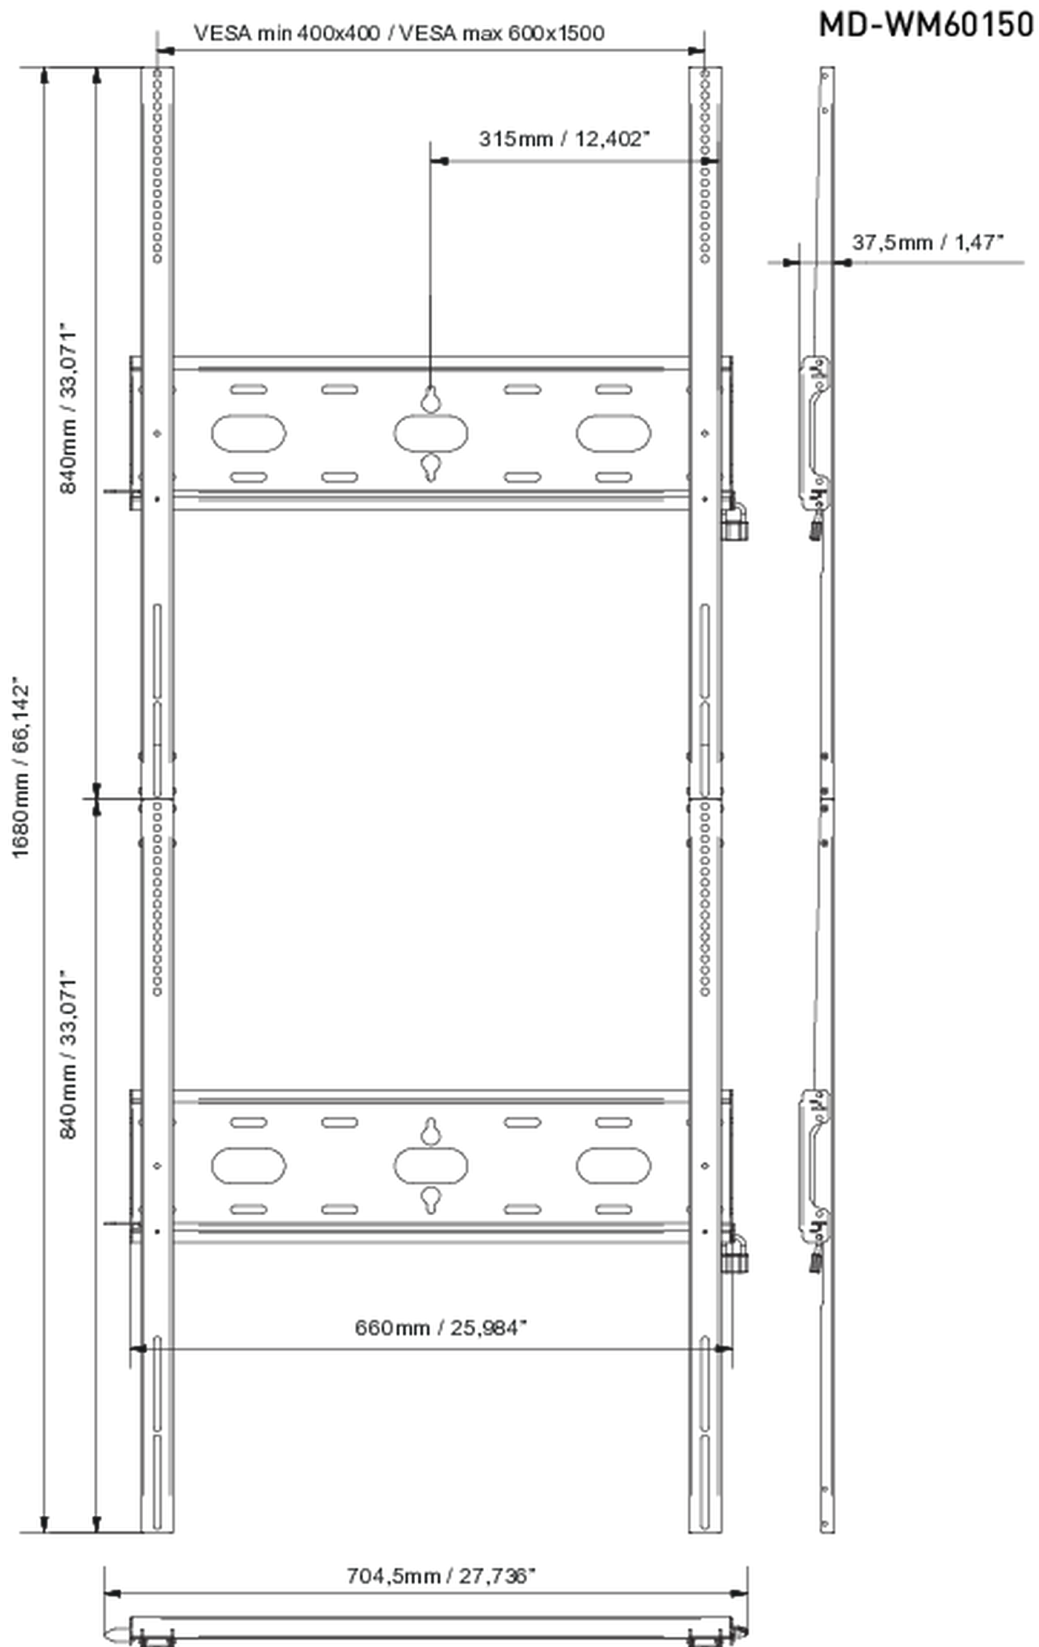

**Universal wall mount, up to VESA 600x1500mm, max. 125kg**

With the easy and quick fixation system, this wall mount guarantees safe usage in environments like schools and other public utility buildings for 105" displays in portrait orientation.

**01 DEVICE**

Type Wall Mount

**02 TECHNICAL SPECIFICATION**

Max weight capacity 125kg / monitor

VESA minimum 400 x 400mm

VESA maximum 600 x 1500mm

### 03 DIMENSIONS / WEIGHT

Product dimensions W x H x D

704.5 x 1680 x 37.5mm

EAN code

5902841101258

All trademarks and registered trademarks acknowledged. E & O E. Specification subject to change without notice. All LCD's comply with ISO-9241-307:2008 in connection with pixel defects.