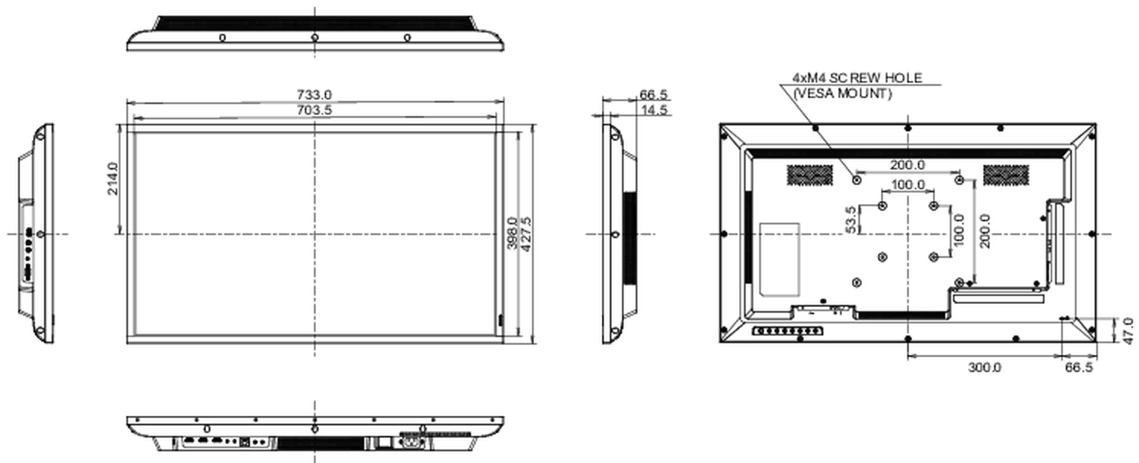

## 09 DIMENZIJE / TEŽINA

Dimenzije proizvoda Š x V x D	733 x 427.5 x 66.5mm
Dimenzije kutije Š x V x D	823 x 545 x 132mm
Težina (bez kutije)	5.3kg
Težina (sa kutijom)	7.8kg
EAN kod	4948570120918

All trademarks and registered trademarks acknowledged. E & O E. Specification subject to change without notice. All LCD's comply with ISO-9241-307:2008 in connection with pixel defects.