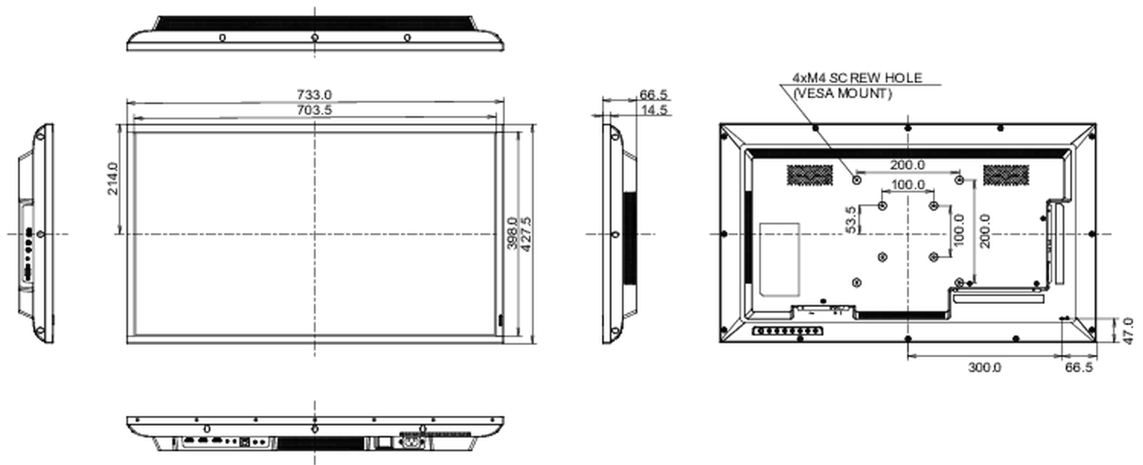

## 09 DIMENSIONS / WEIGHT

Product dimensions W x H x D	733 x 427.5 x 66.5mm
Box dimensions W x H x D	823 x 545 x 132mm
Weight (without box)	5.3kg
Weight (with box)	7.8kg
EAN code	4948570120918

© IYAMA CORPORATION. ALL RIGHTS RESERVED